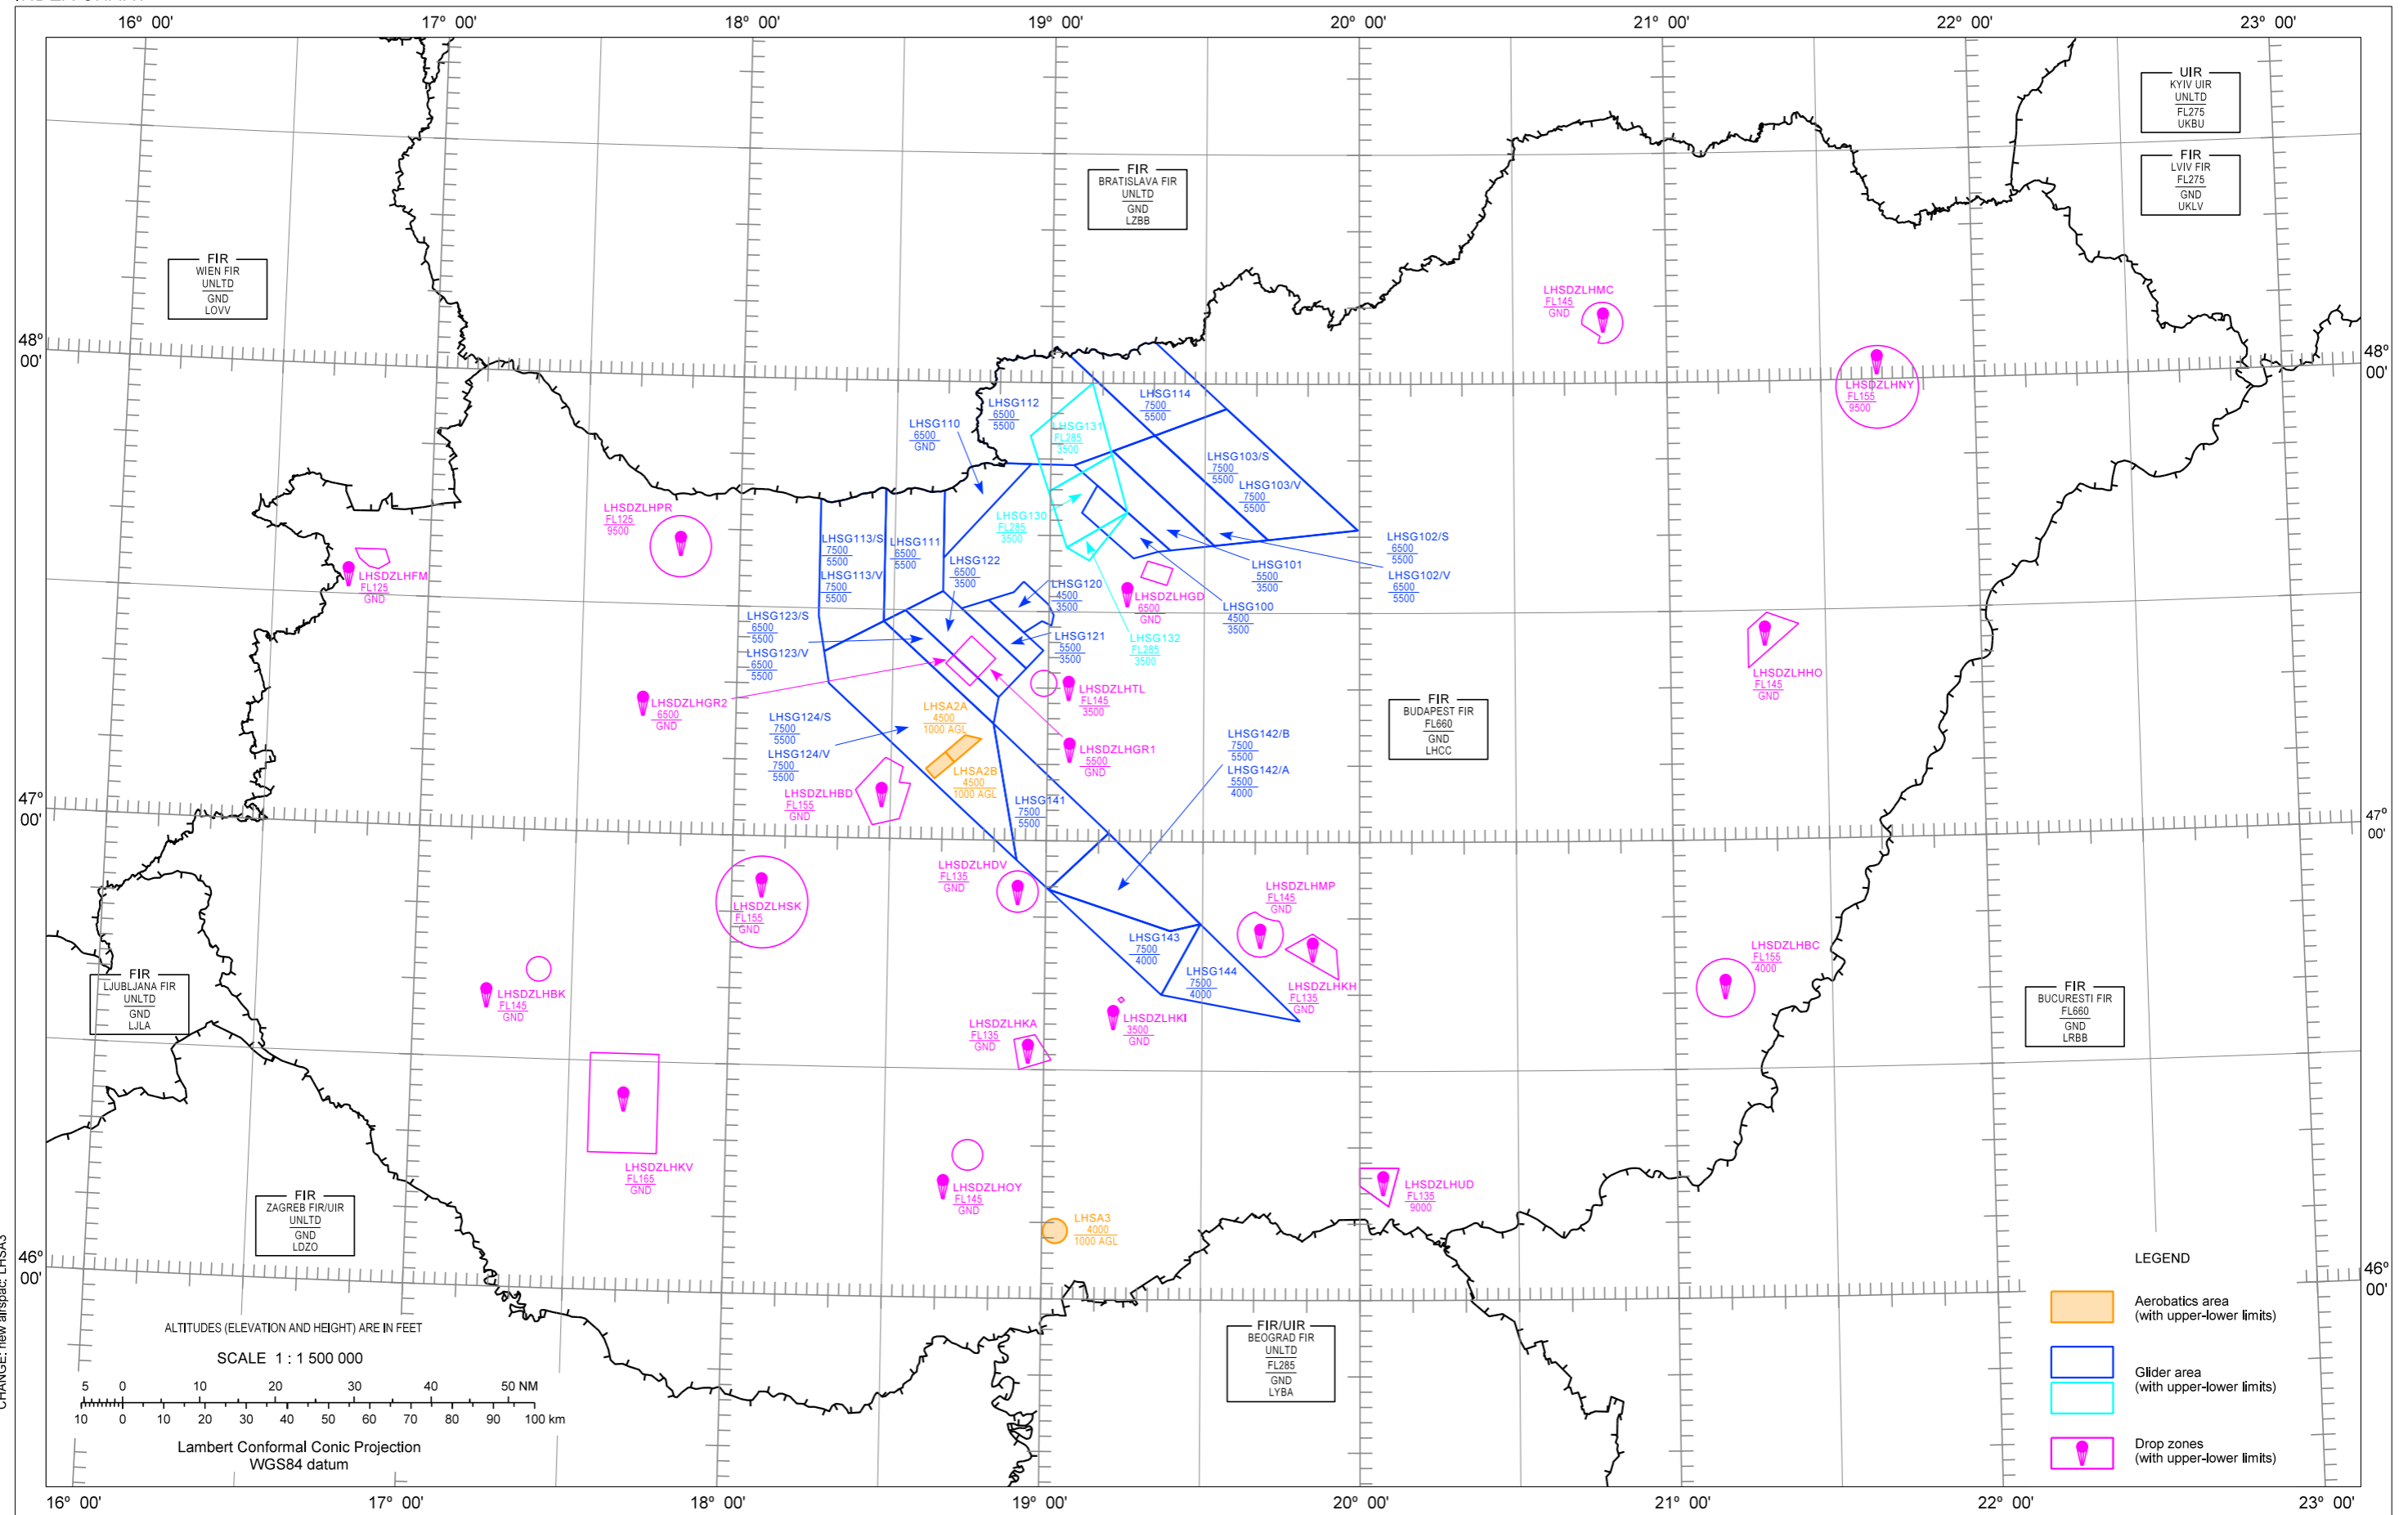

AERIAL SPORTING AND RECREATIONAL ACTIVITIES -
INDEX CHART

CHANGE: new airspace LHS3

LEGEND

- Aerobics area (with upper-lower limits)
- Glider area (with upper-lower limits)
- Drop zones (with upper-lower limits)

THIS PAGE IS INTENTIONALLY LEFT BLANK