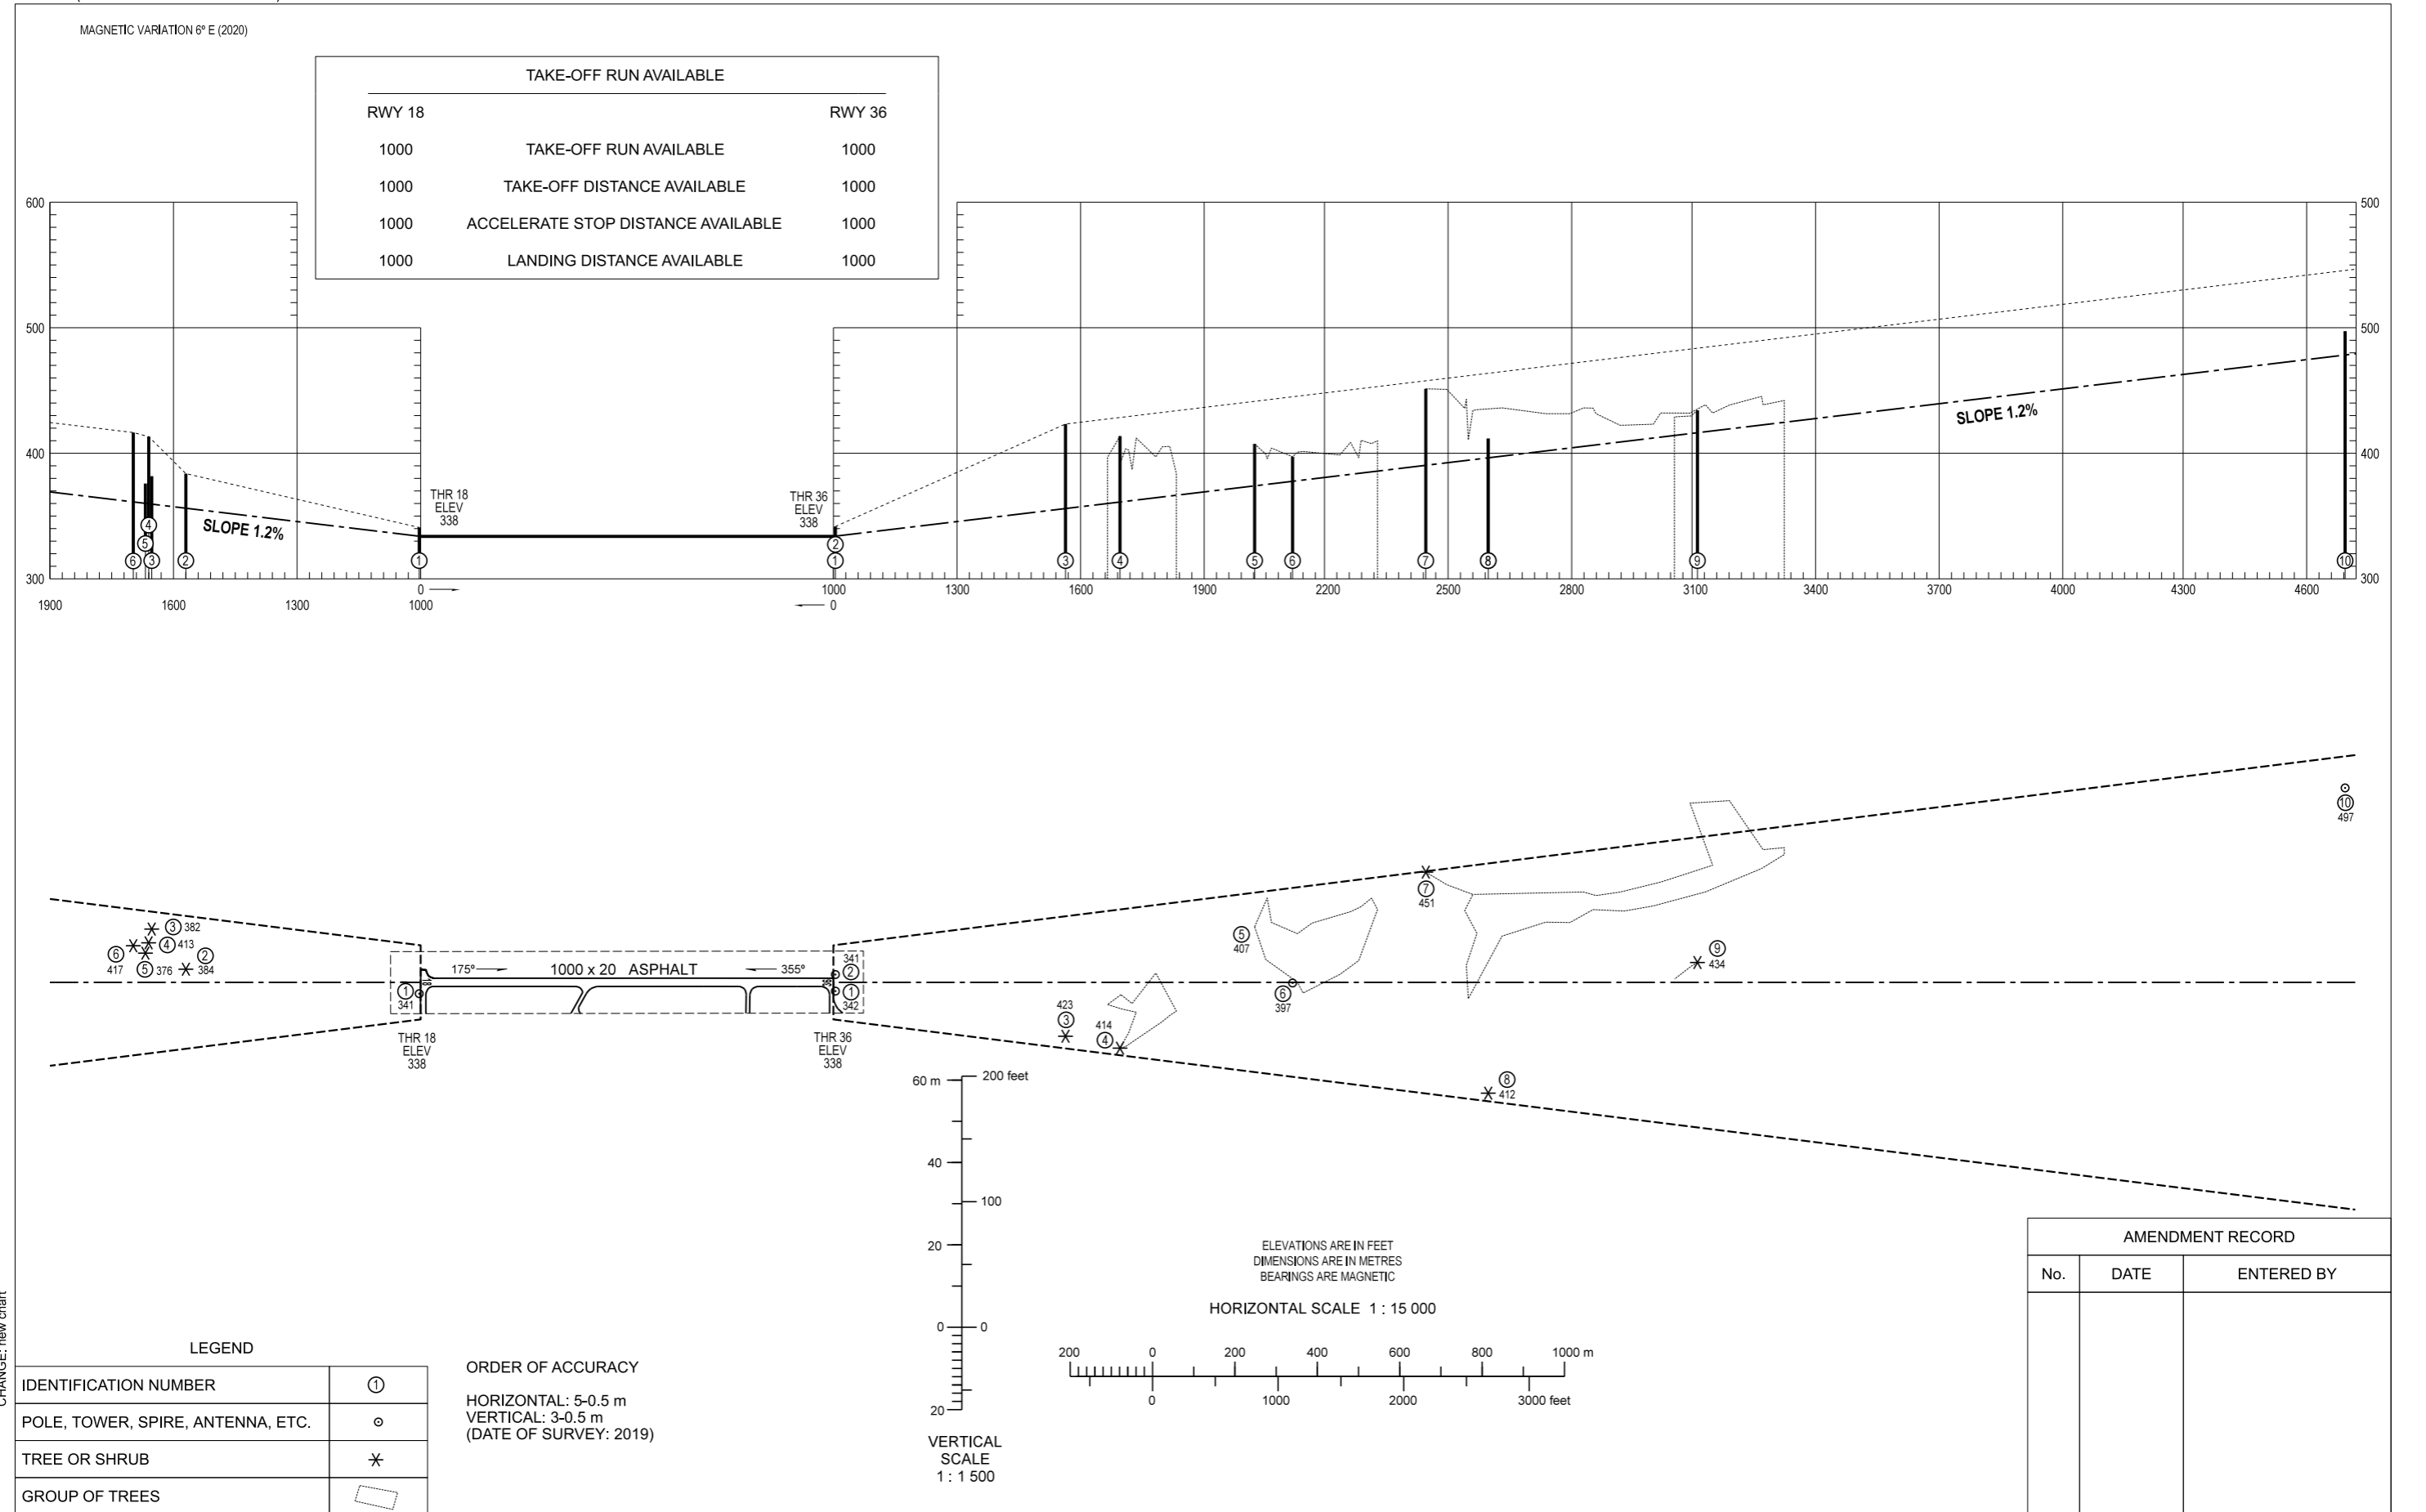

AERODROME OBSTACLE CHART - ICAO  
TYPE A (OPERATING LIMITATIONS)

NYÍREGYHÁZA  
RWY 18/36

CHANGE: new chart

THIS PAGE IS INTENTIONALLY LEFT BLANK