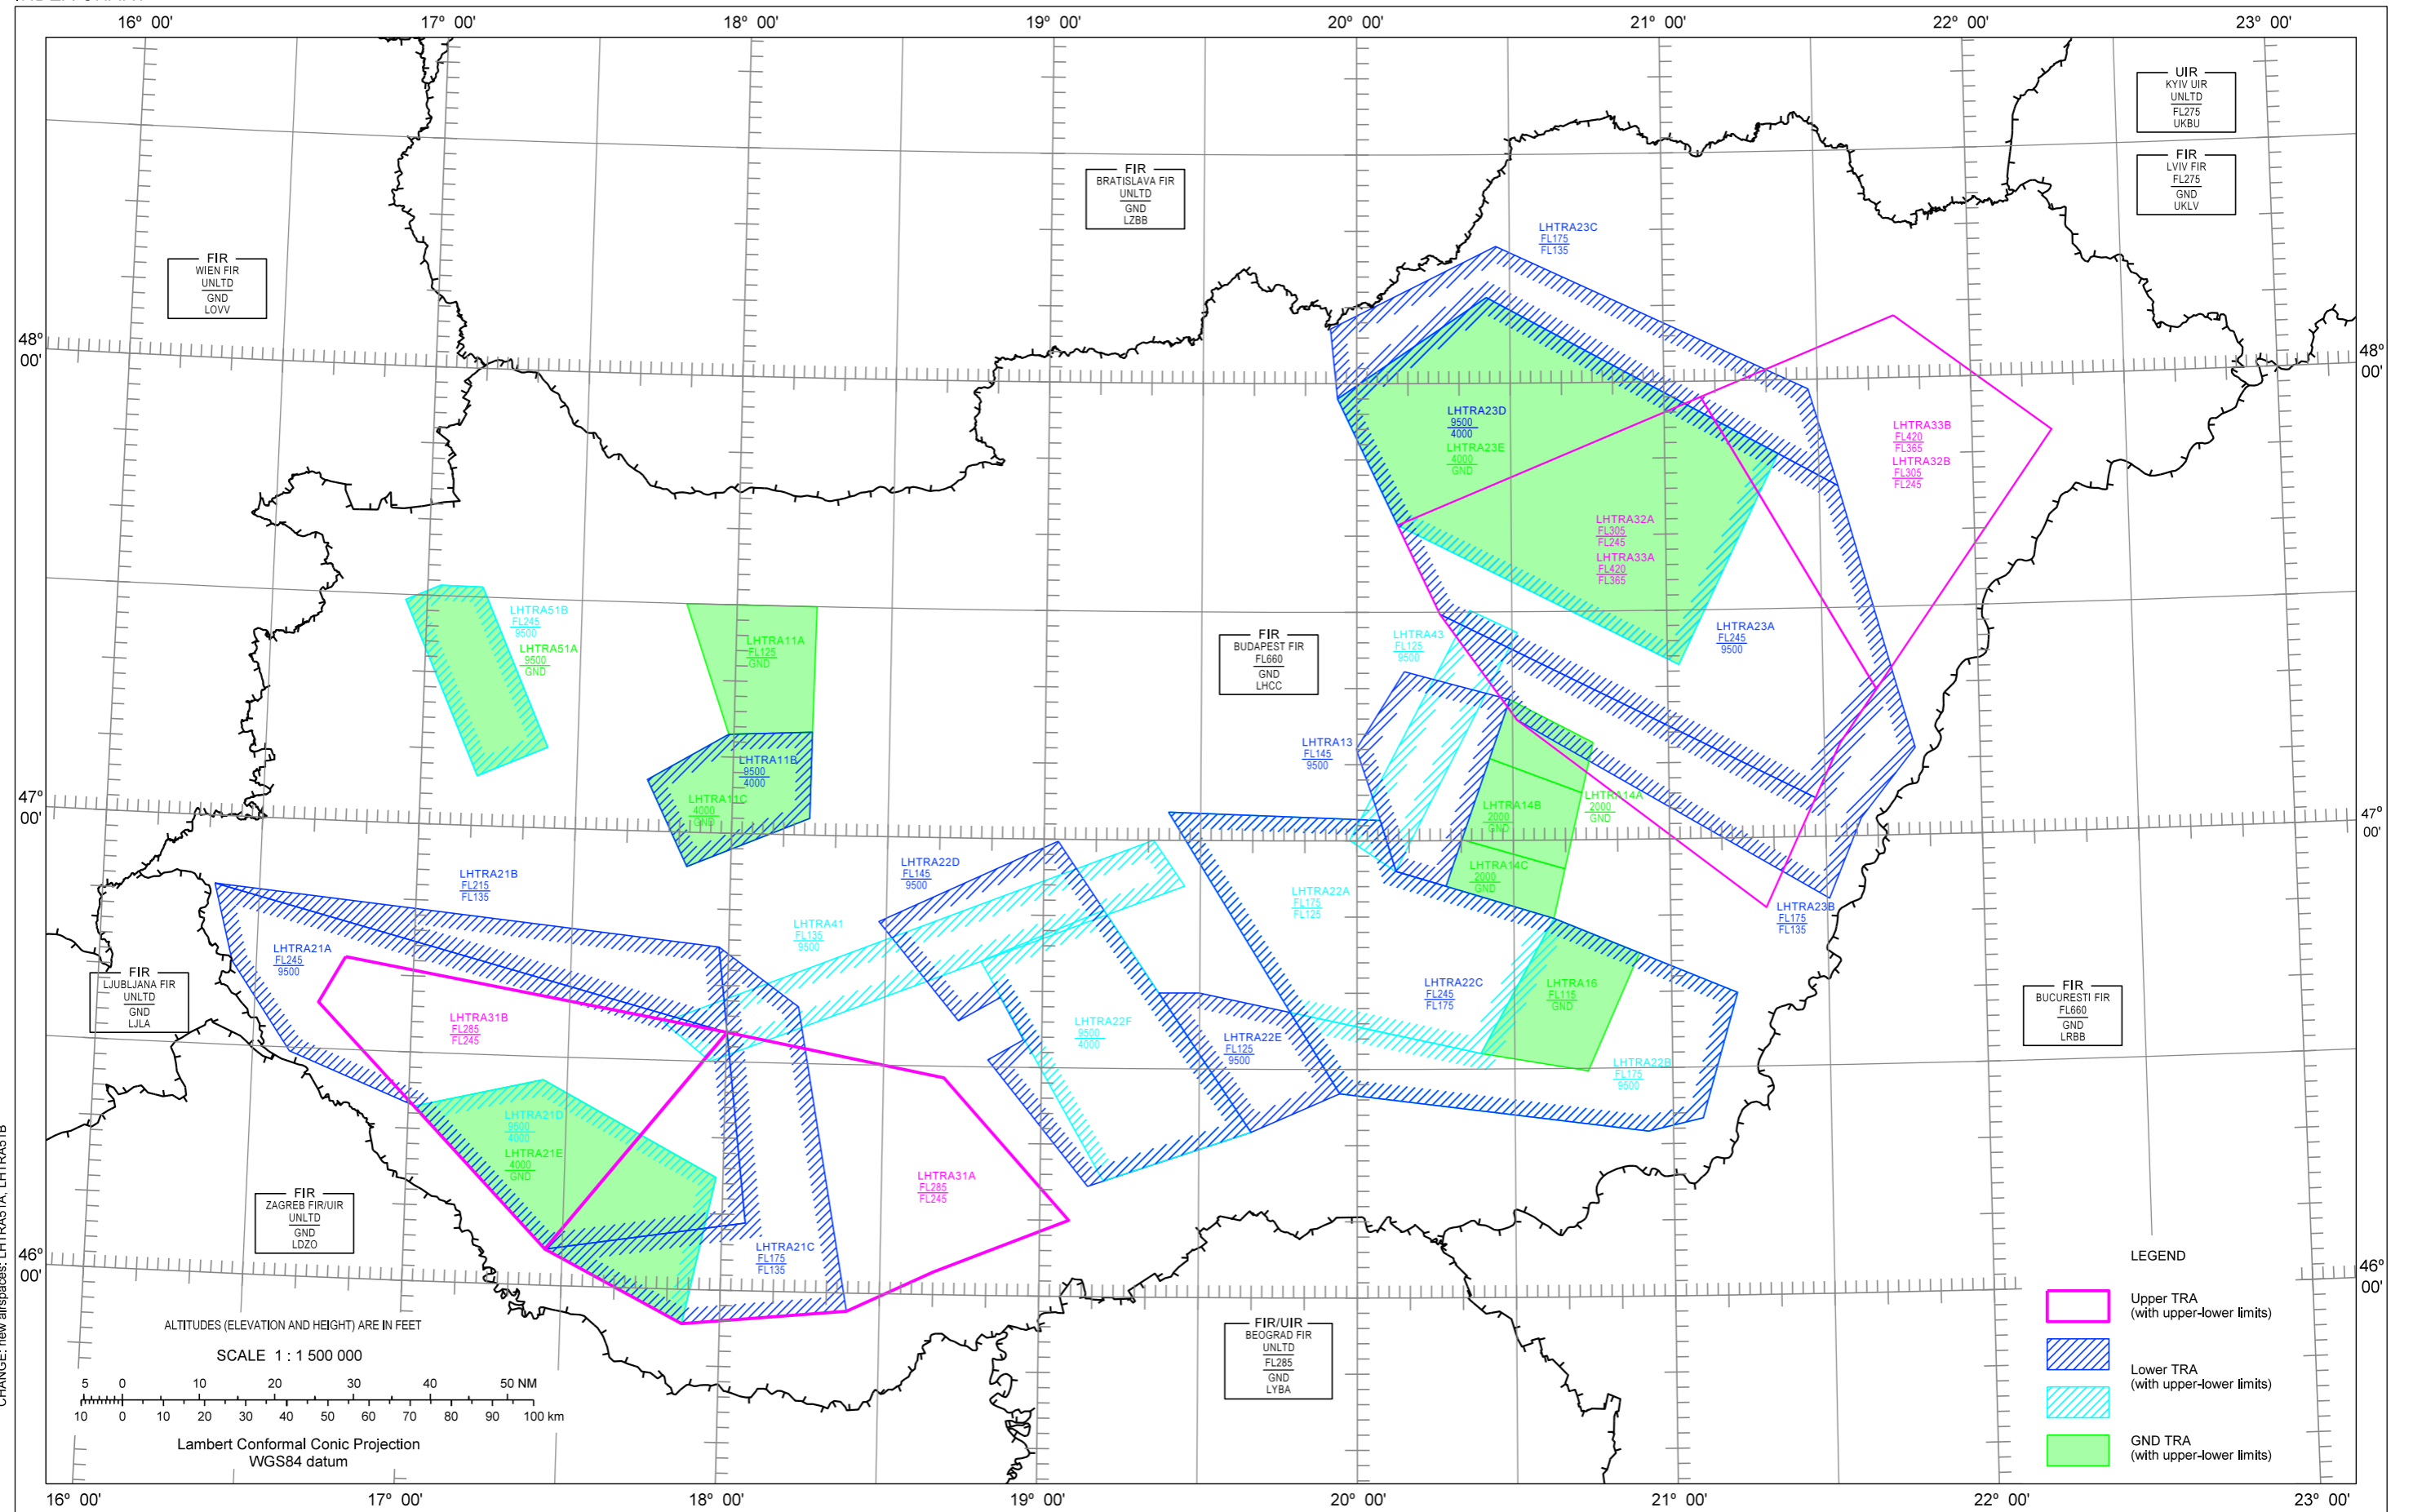

TEMPORARY RESERVED AIRSPACES -  
INDEX CHART

CHANGE: new airspaces: LHTRA51A, LHTRA51B

ALTITUDES (ELEVATION AND HEIGHT) ARE IN FEET

SCALE 1 : 1 500 000

Lambert Conformal Conic Projection  
WGS84 datum

THIS PAGE IS INTENTIONALLY LEFT BLANK