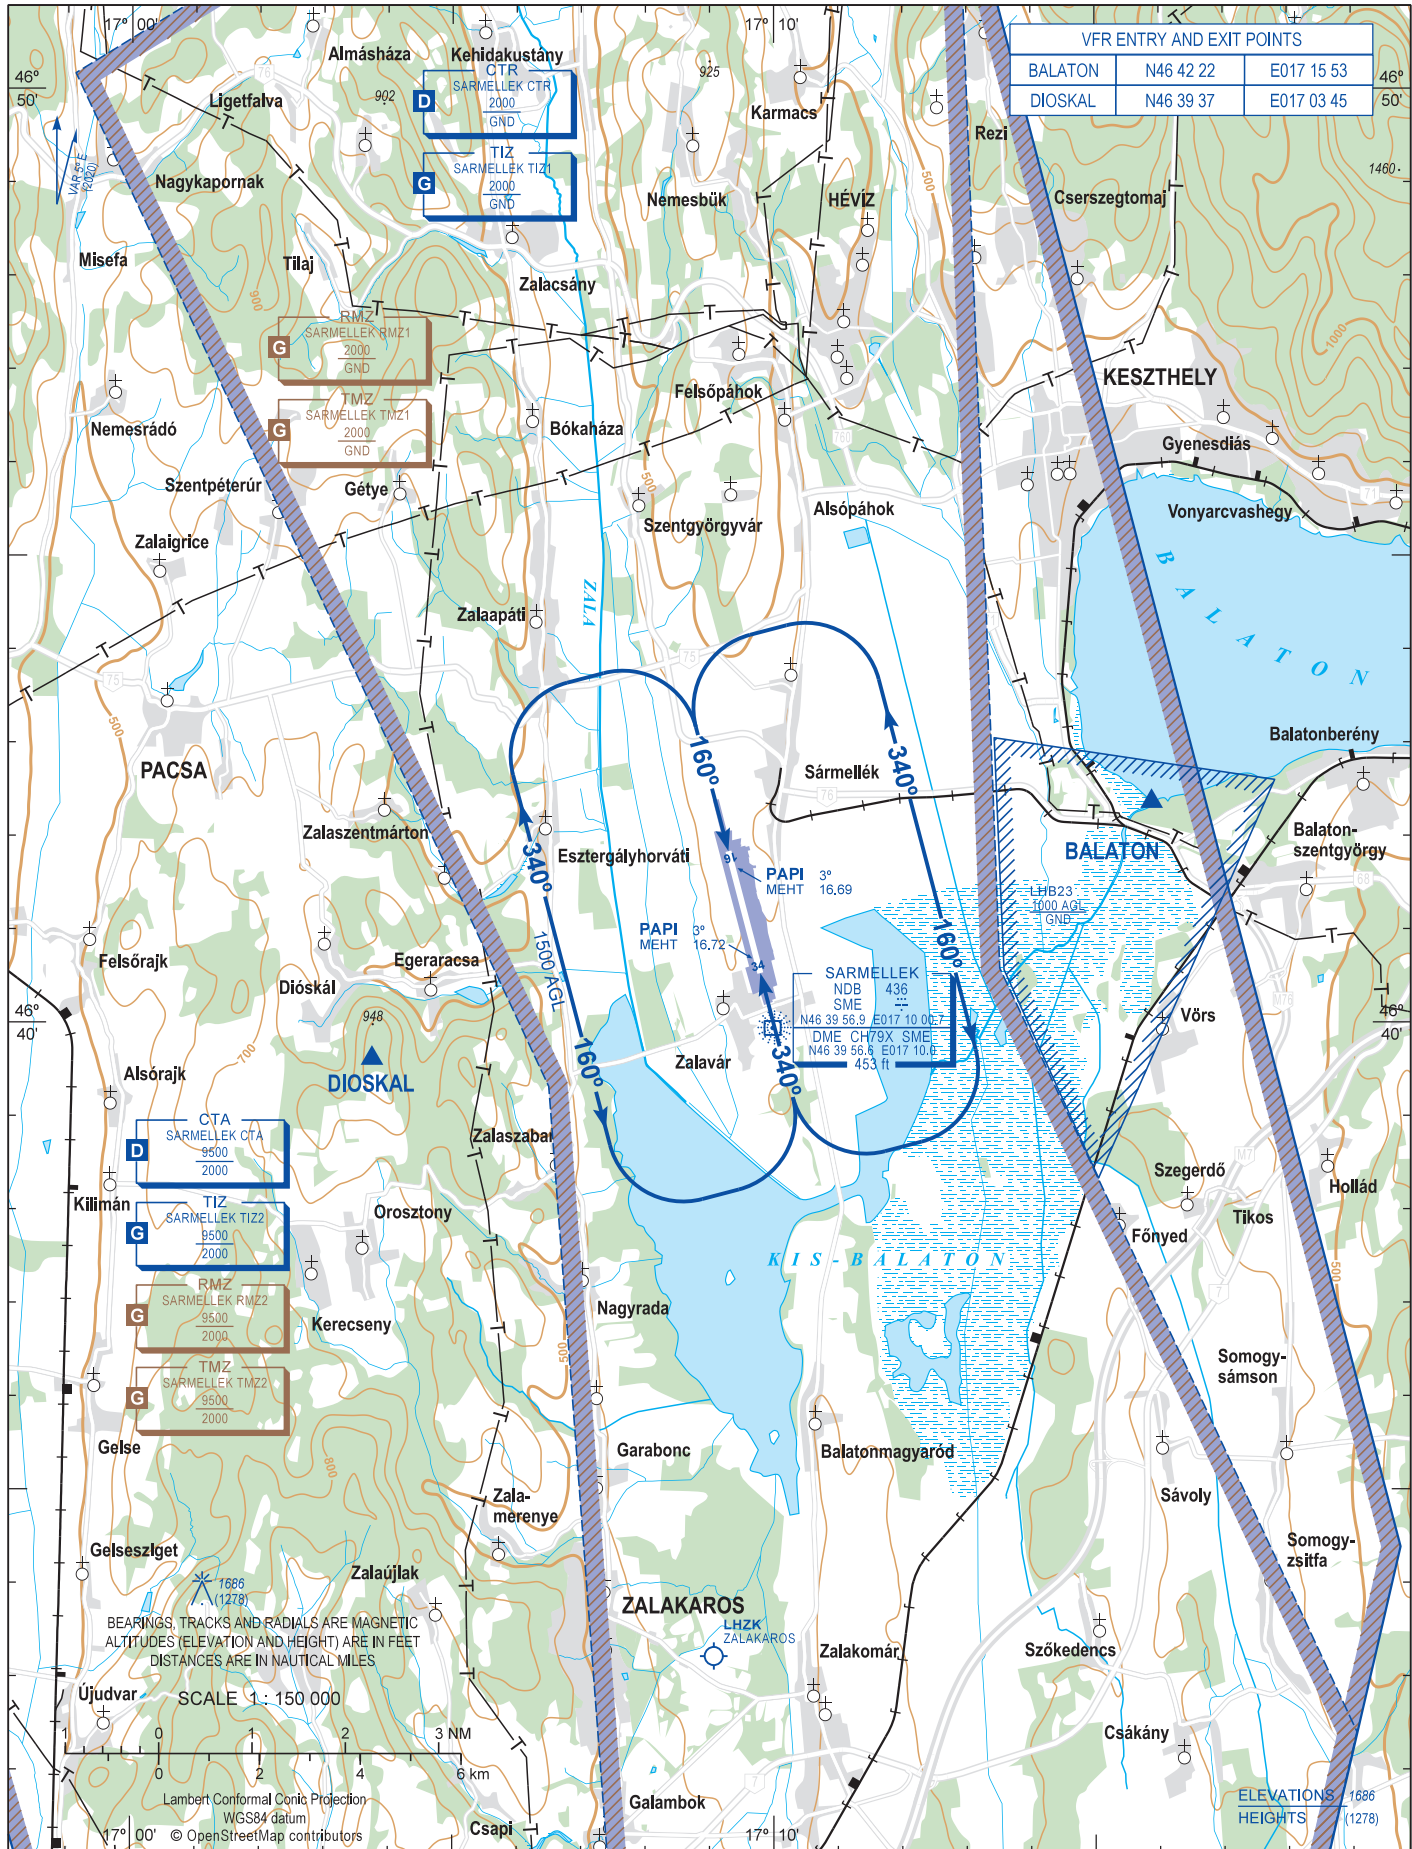

AIP HUNGARY

VISUAL
APPROACH
CHART - ICAO

AERODROME ELEV 408
HEIGHTS RELATED
TO AD ELEV

BALATON TOWER	134.585
BALATON INFO	134.585
BUDAPEST INFORMATION (WEST)	125.500

HÉVÍZ/BALATON

VFR ENTRY AND EXIT POINTS		
BALATON	N46 42 22	E017 15 53
DIOSKAL	N46 39 37	E017 03 45

CHANGE: obstacles updated

BEARINGS, TRACKS AND RADIALS ARE MAGNETIC
ALTITUDES (ELEVATION AND HEIGHT) ARE IN FEET
DISTANCES ARE IN NAUTICAL MILES

SCALE 1 : 150 000

Lambert Conformal Conic Projection
WGS84 datum

© OpenStreetMap contributors

ELEVATIONS
HEIGHTS 1686
(1278)

THIS PAGE IS INTENTIONALLY LEFT BLANK