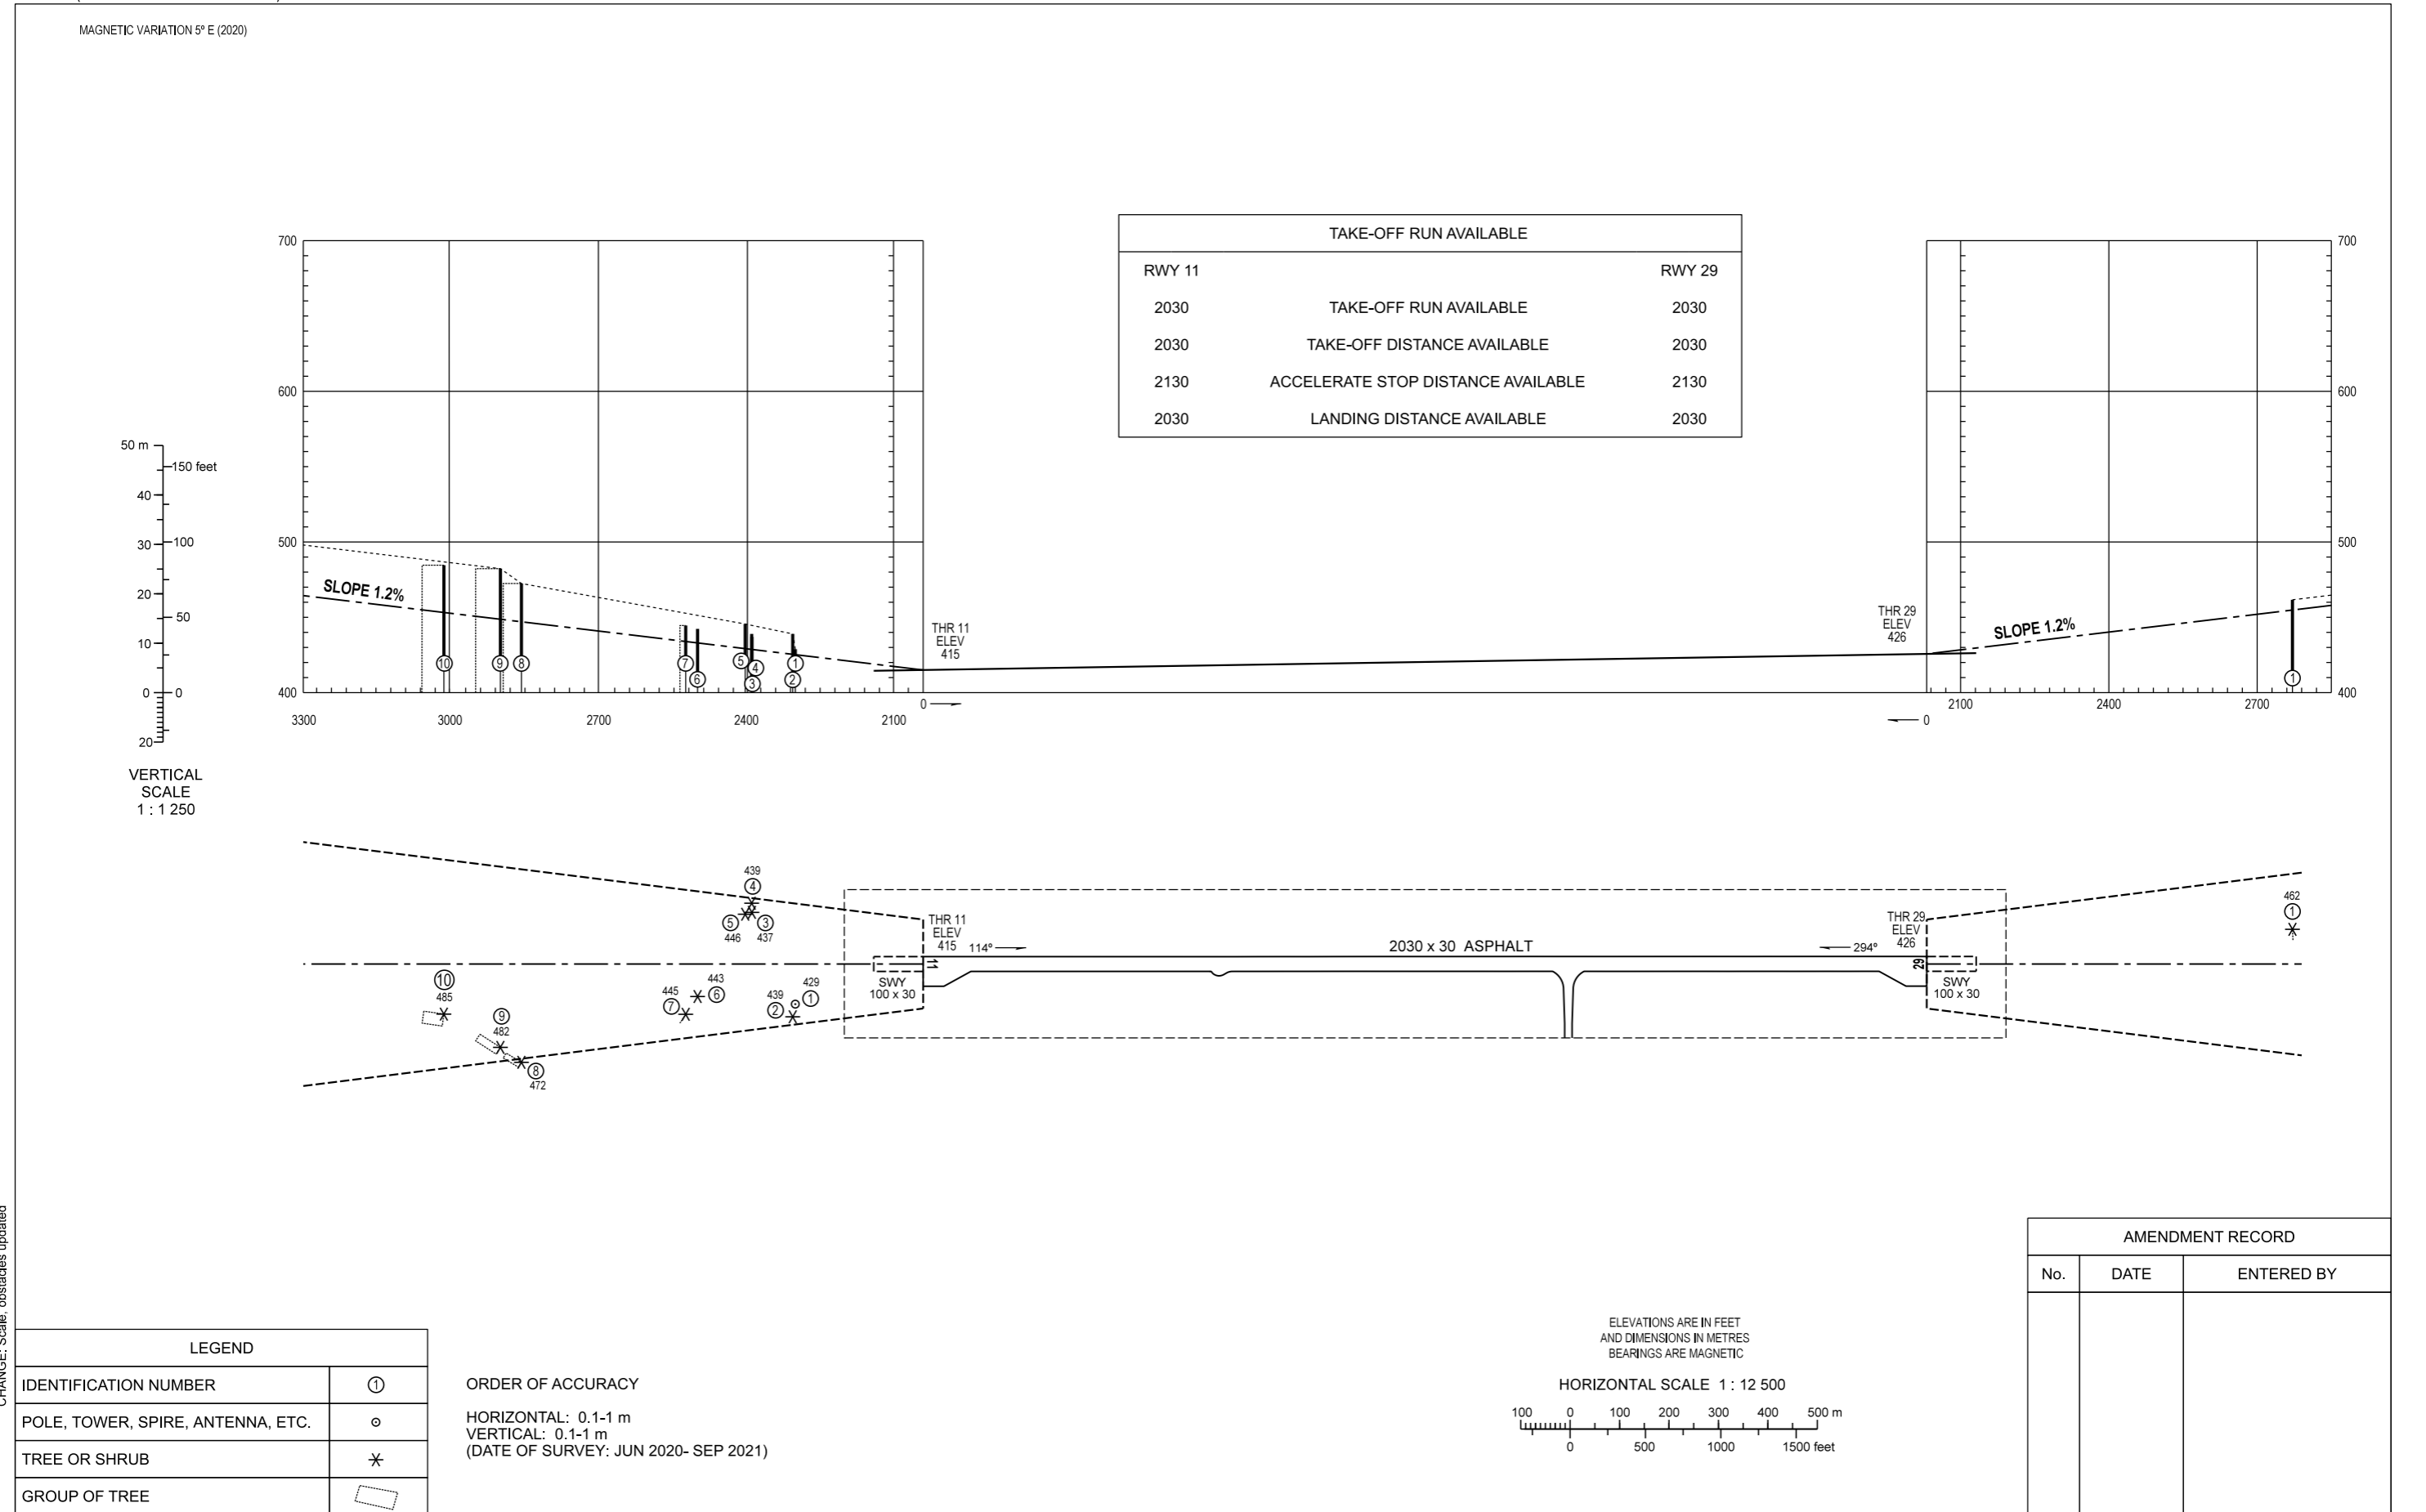

AERODROME OBSTACLE CHART - ICAO
TYPE A (OPERATING LIMITATIONS)

GYŐR/PÉR
RWY 11/29

CHANGE: Scale, obstacles updated

THIS PAGE IS INTENTIONALLY LEFT BLANK