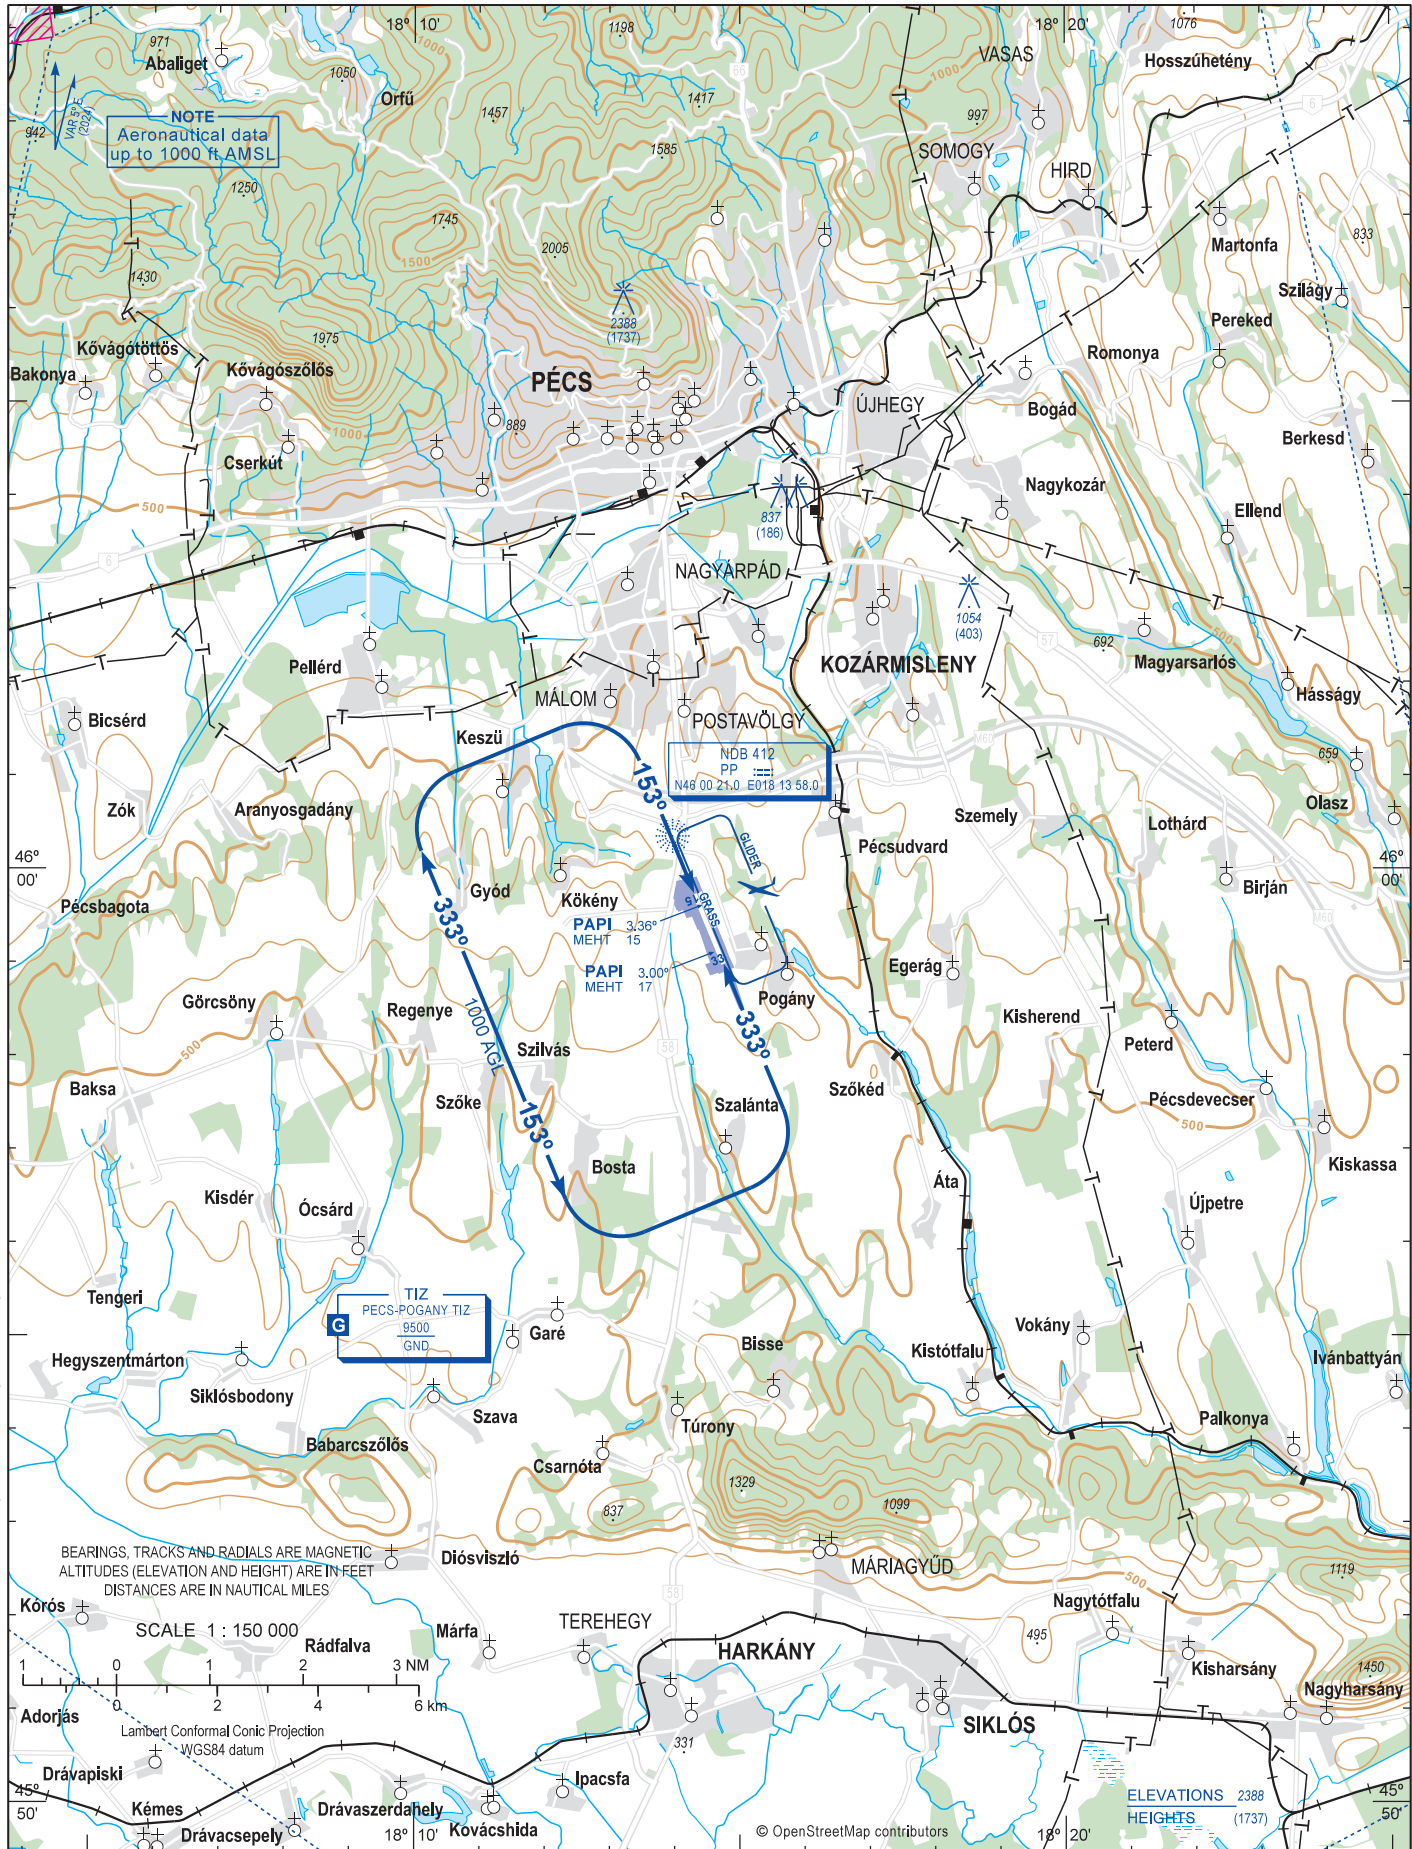

AIP HUNGARY

VISUAL
APPROACH
CHART - ICAO

AERODROME ELEV 651
HEIGHTS RELATED
TO AD ELEV

POGÁNY INFO 126.915
BUDAPEST INFORMATION (WEST) 125.500

PÉCS/POGÁNY

CHANGE: RWY designator, RWY magnetic bearing, MAG VAR

BEARINGS, TRACKS AND RADIALS ARE MAGNETIC
ALTITUDES (ELEVATION AND HEIGHT) ARE IN FEET
DISTANCES ARE IN NAUTICAL MILES

Lambert Conformal Conic Projection
WGS84 datum

© OpenStreetMap contributors

THIS PAGE IS INTENTIONALLY LEFT BLANK