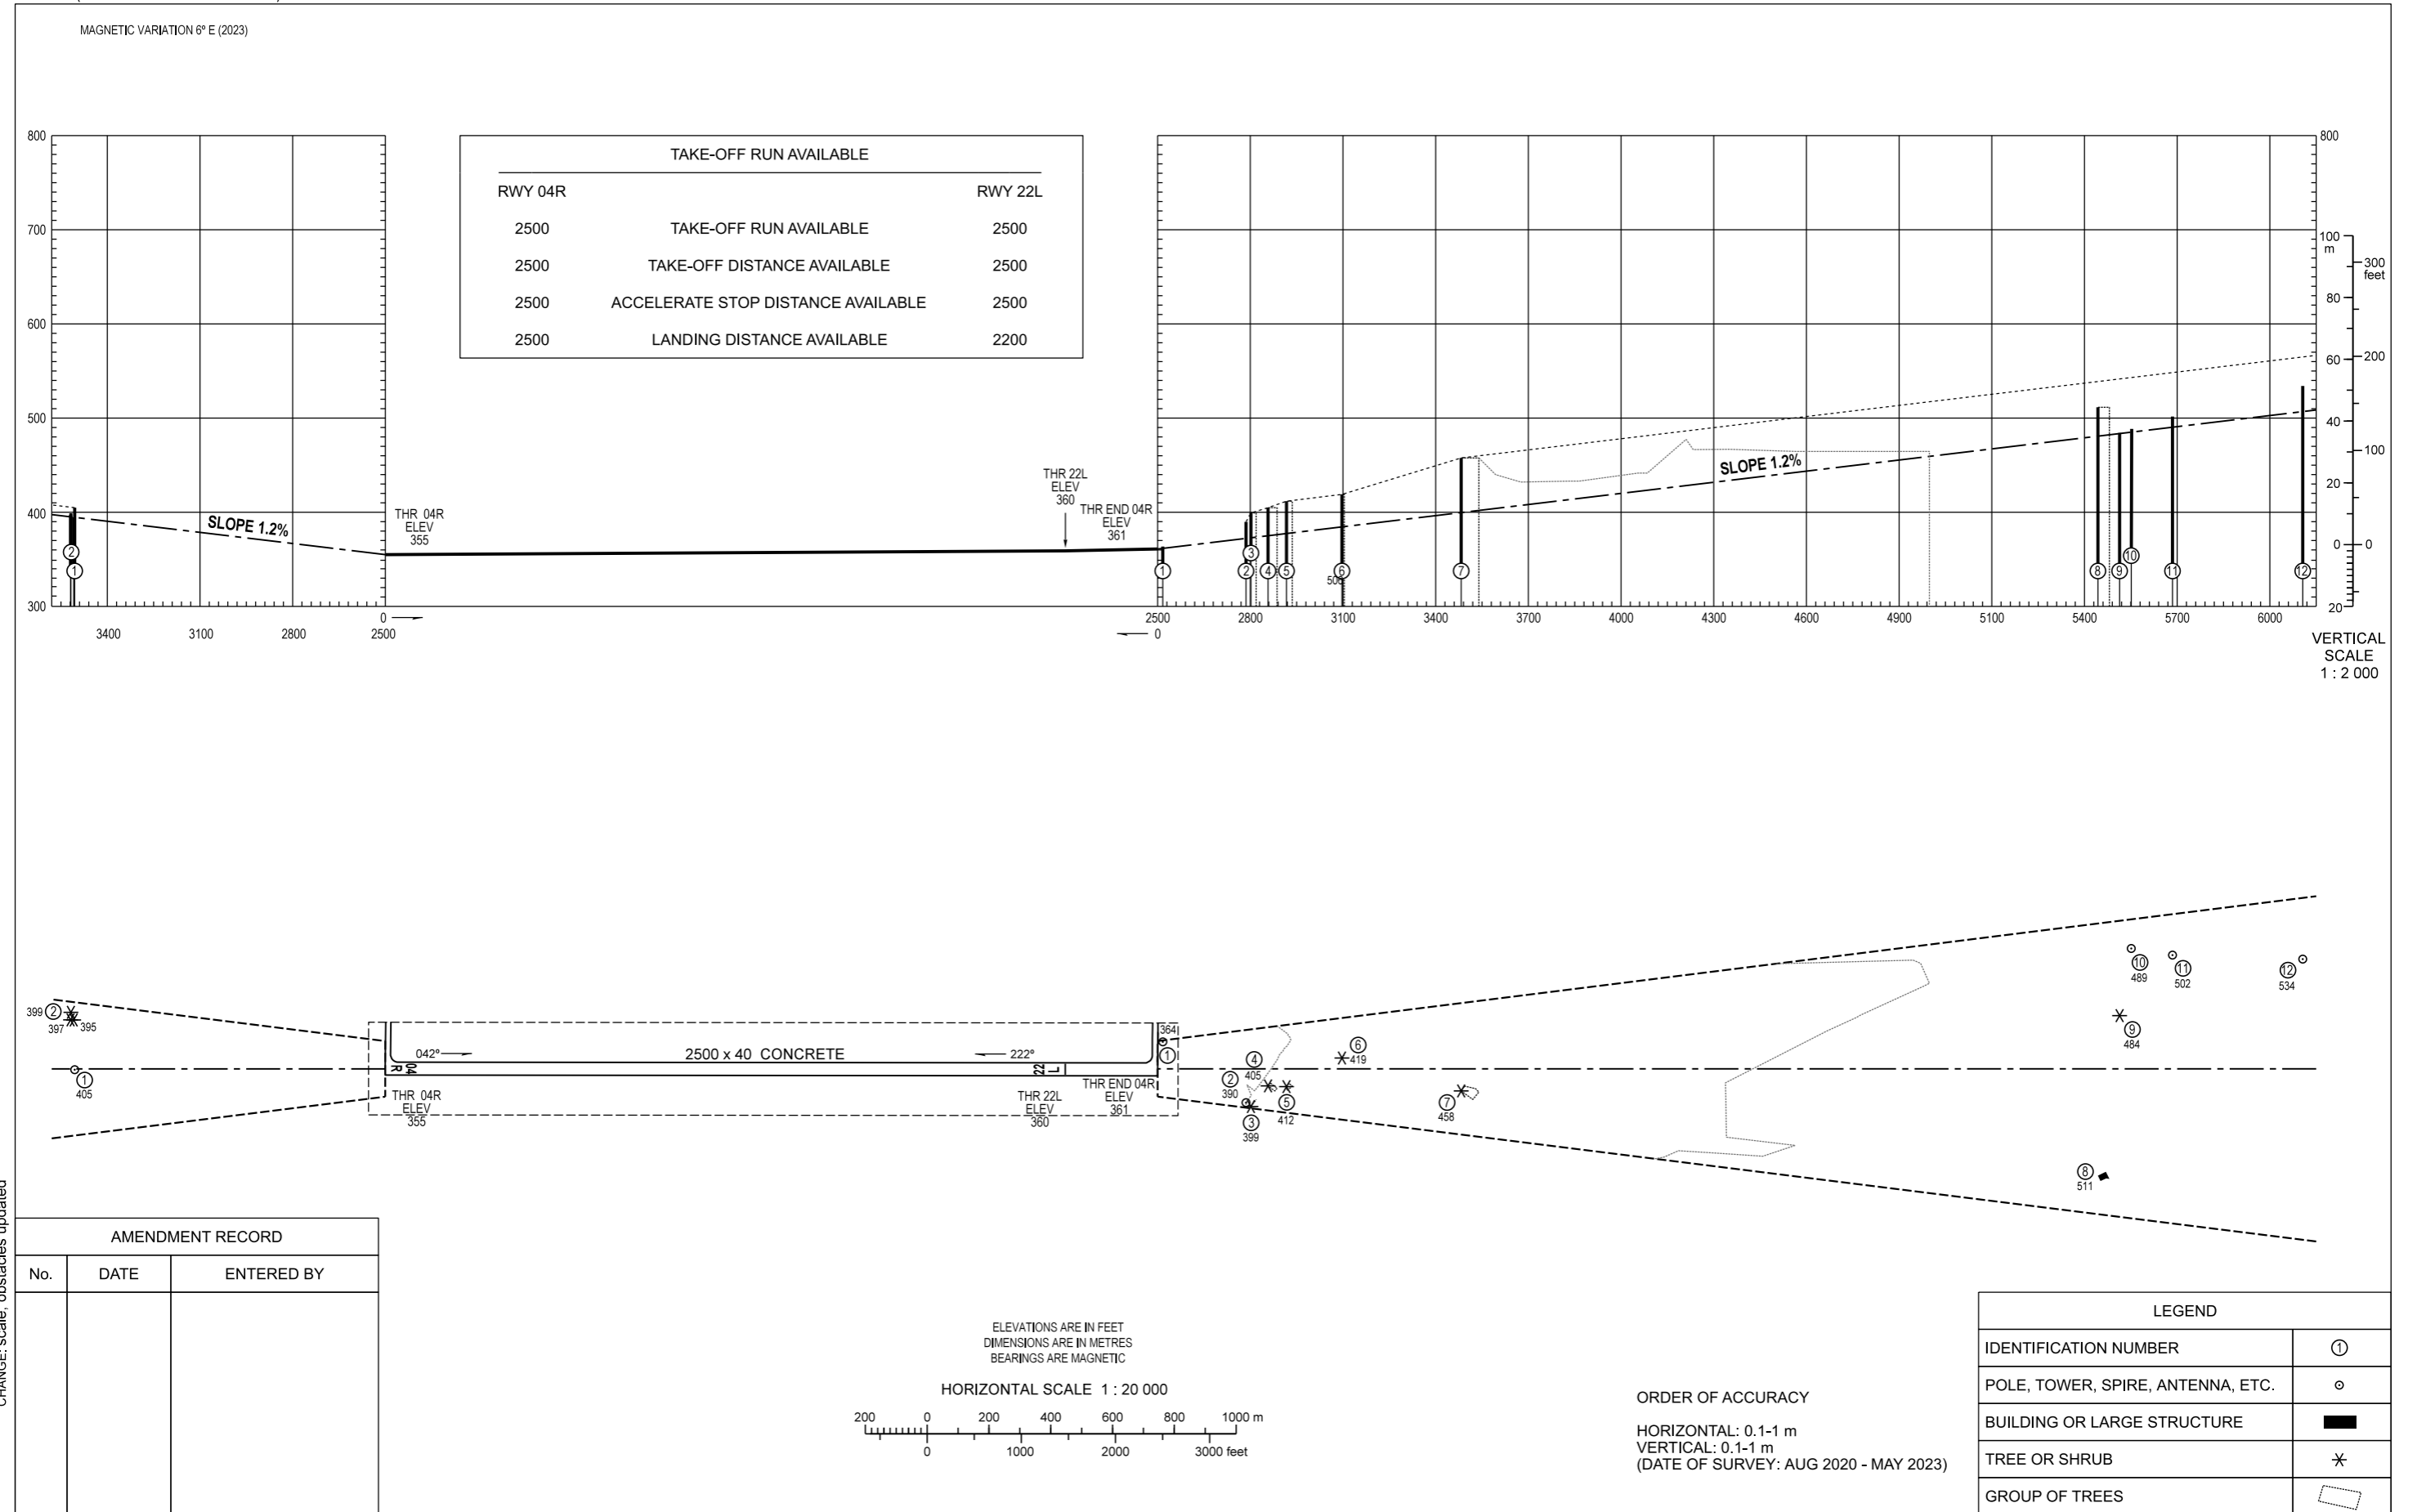

AERODROME OBSTACLE CHART - ICAO
TYPE A (OPERATING LIMITATIONS)

DEBRECEN
RWY 04R/22L

CHANGE: scale, obstacles updated

AMENDMENT RECORD		
No.	DATE	ENTERED BY

THIS PAGE IS INTENTIONALLY LEFT BLANK