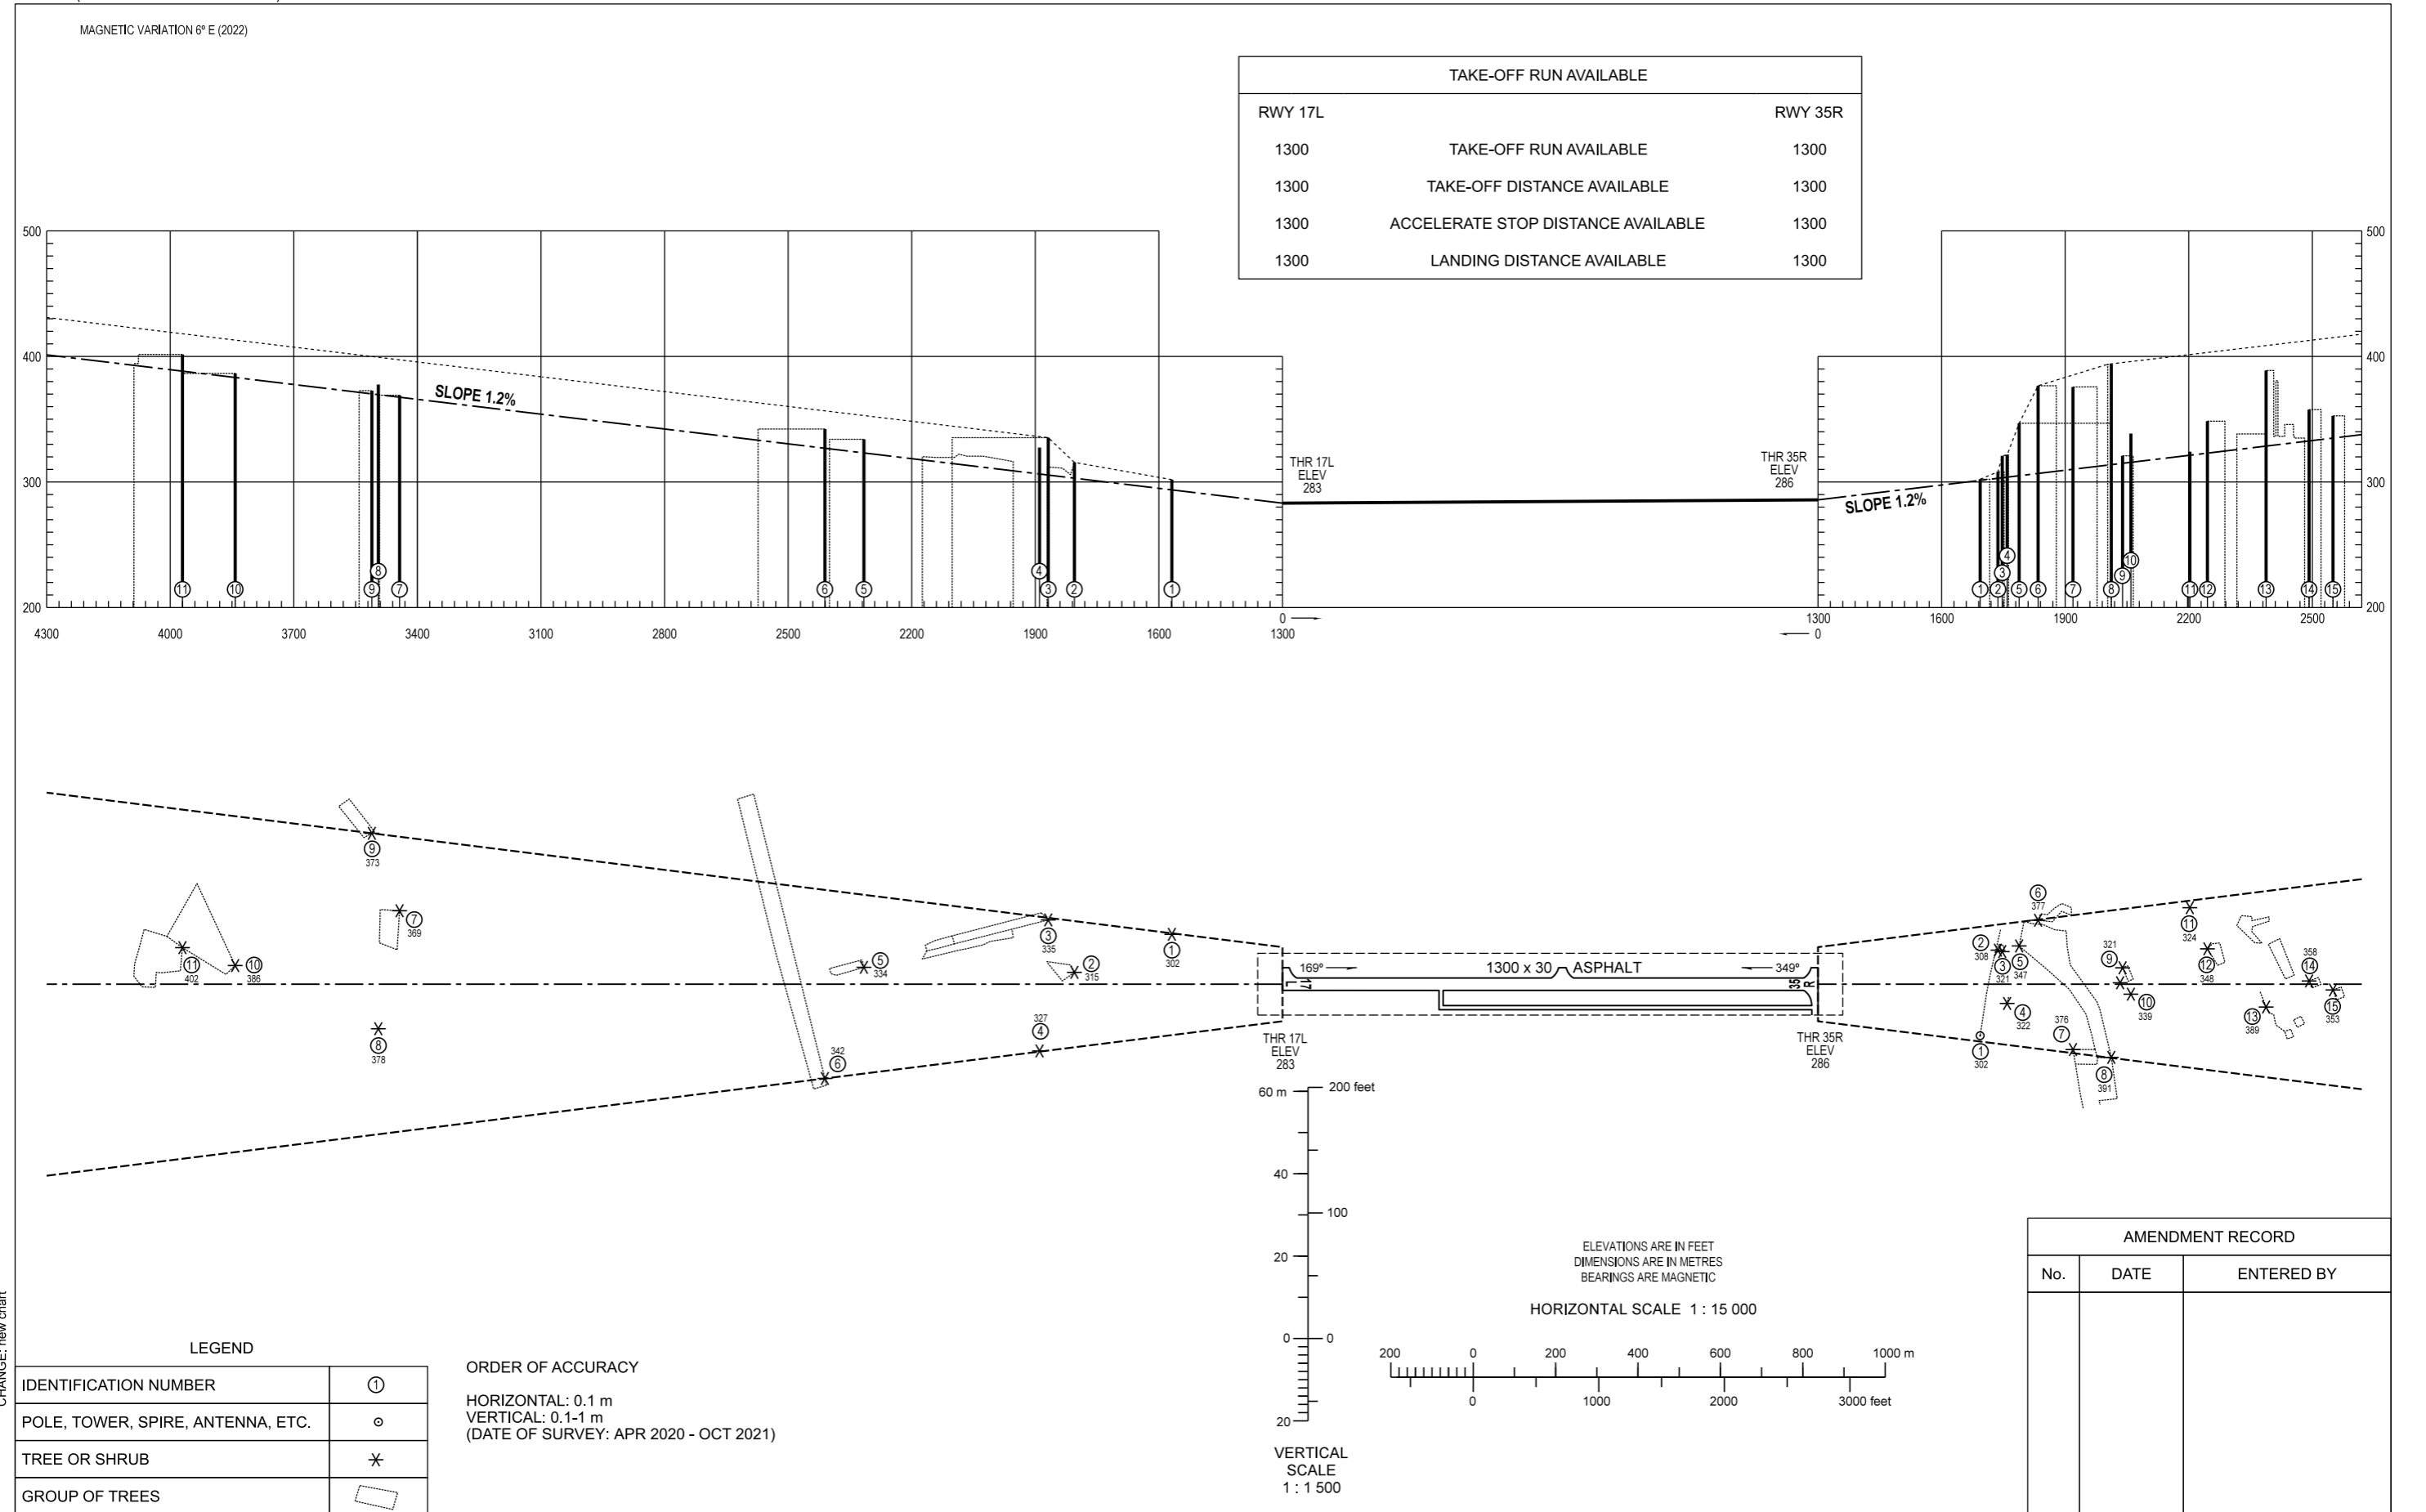

AERODROME OBSTACLE CHART - ICAO
TYPE A (OPERATING LIMITATIONS)

BÉKÉSCSABA
RWY 17L/35R

CHANGE: new chart

THIS PAGE IS INTENTIONALLY LEFT BLANK