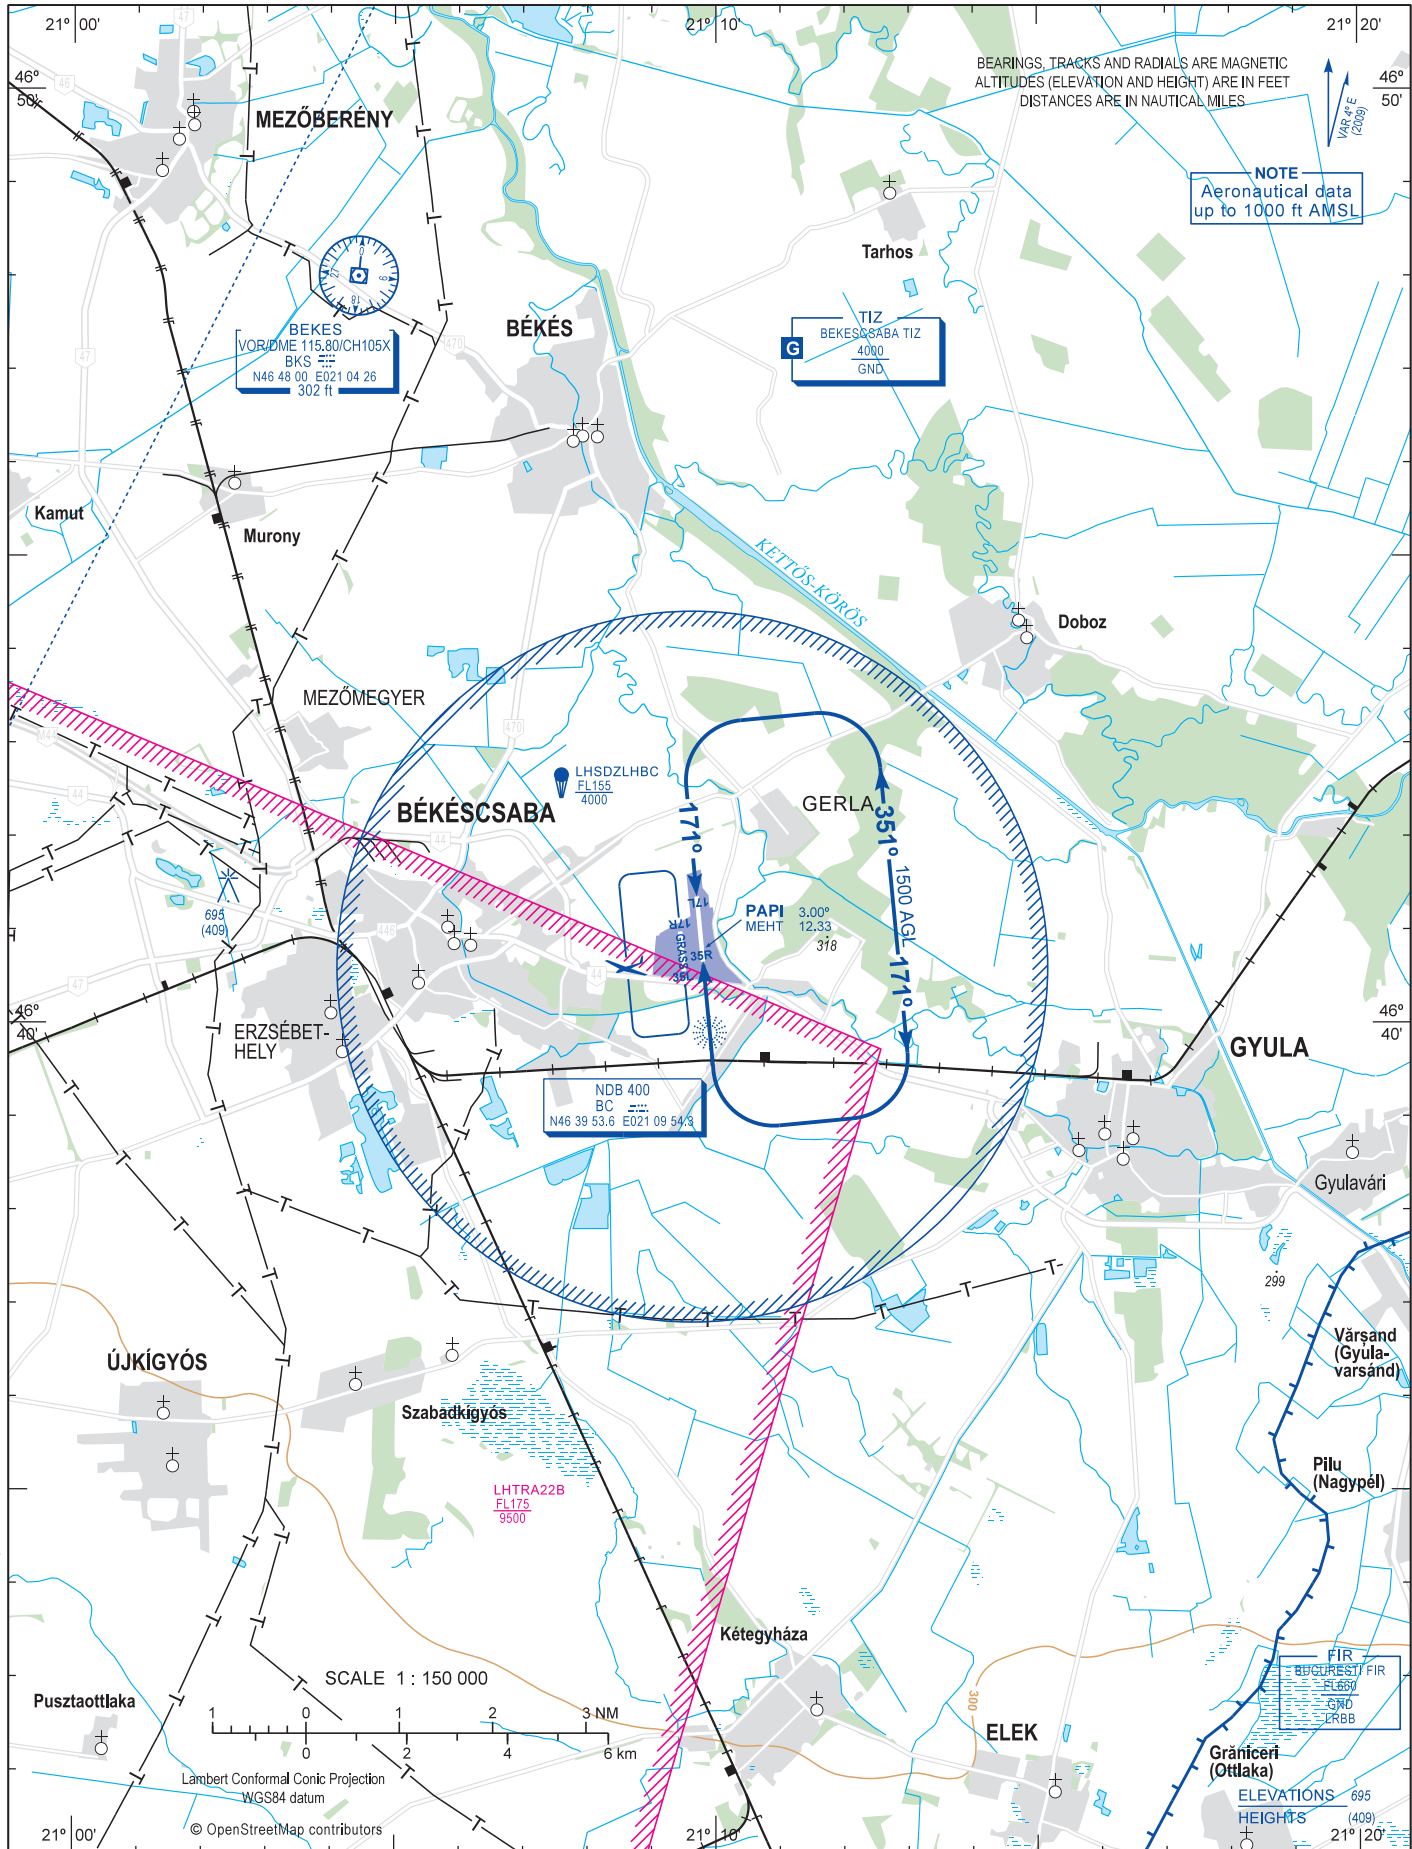

AIP HUNGARY

VISUAL
APPROACH
CHART - ICAO

AERODROME ELEV 286
HEIGHTS RELATED
TO AD ELEV

BÉKÉSCSABA INFO 123.260
BUDAPEST INFORMATION (EAST) 133.000

BÉKÉSCSABA

CHANGE: scale, chart symbols, obstacles updated

SCALE 1 : 150 000

Lambert Conformal Conic Projection
WGS84 datum
© OpenStreetMap contributors

THIS PAGE IS INTENTIONALLY LEFT BLANK