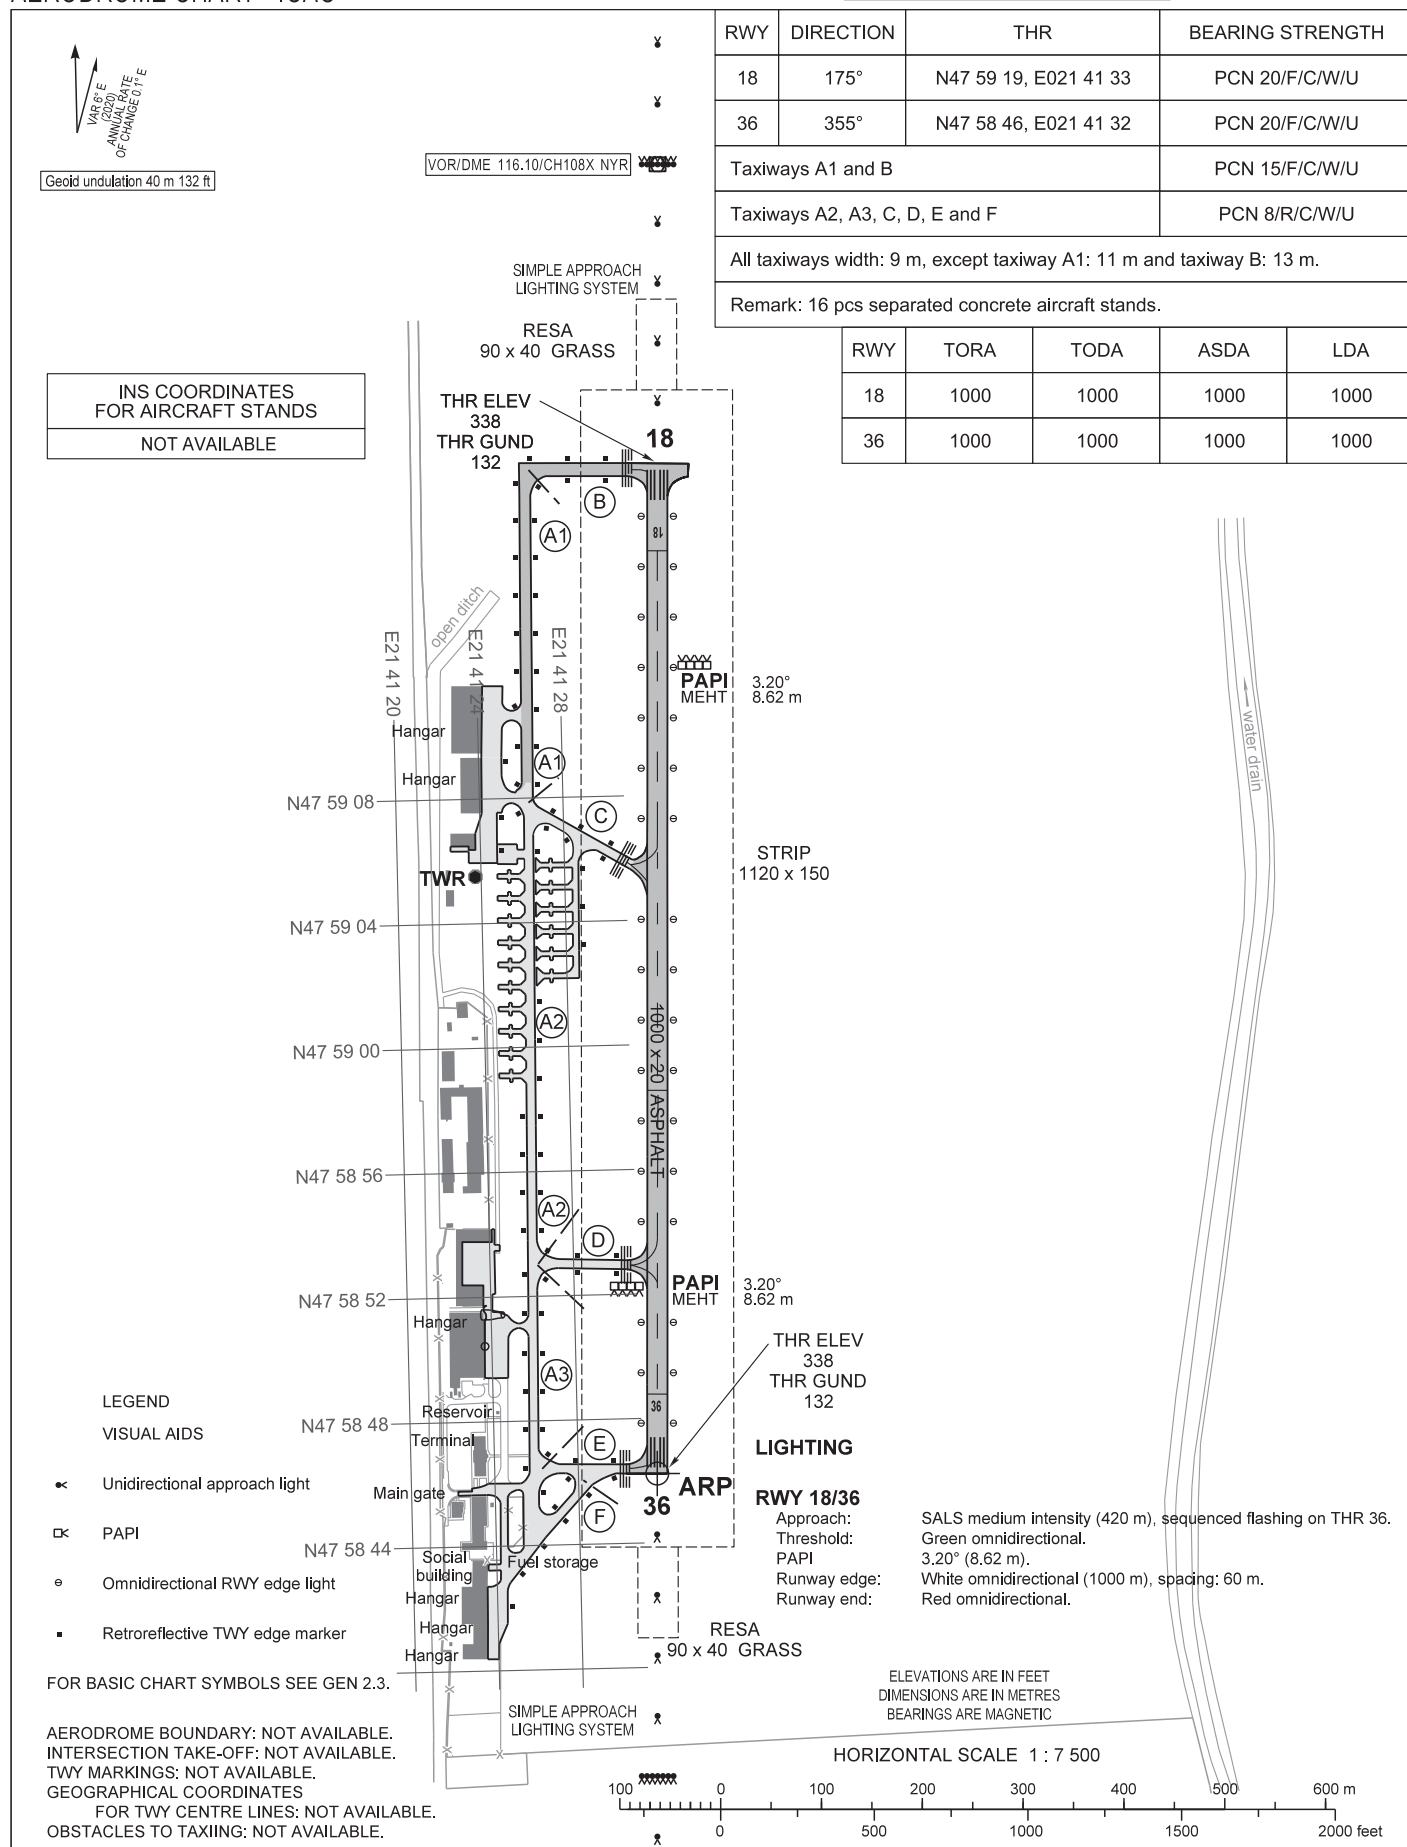

ARP  
N47 58 46  
E021 41 32

AERODROME ELEV 338

NYÍREGYHÁZA INFO 119.410  
BUDAPEST INFORMATION (EAST) 133.000

NYÍREGYHÁZA

AERODROME CHART - ICAO

THIS PAGE IS INTENTIONALLY LEFT BLANK