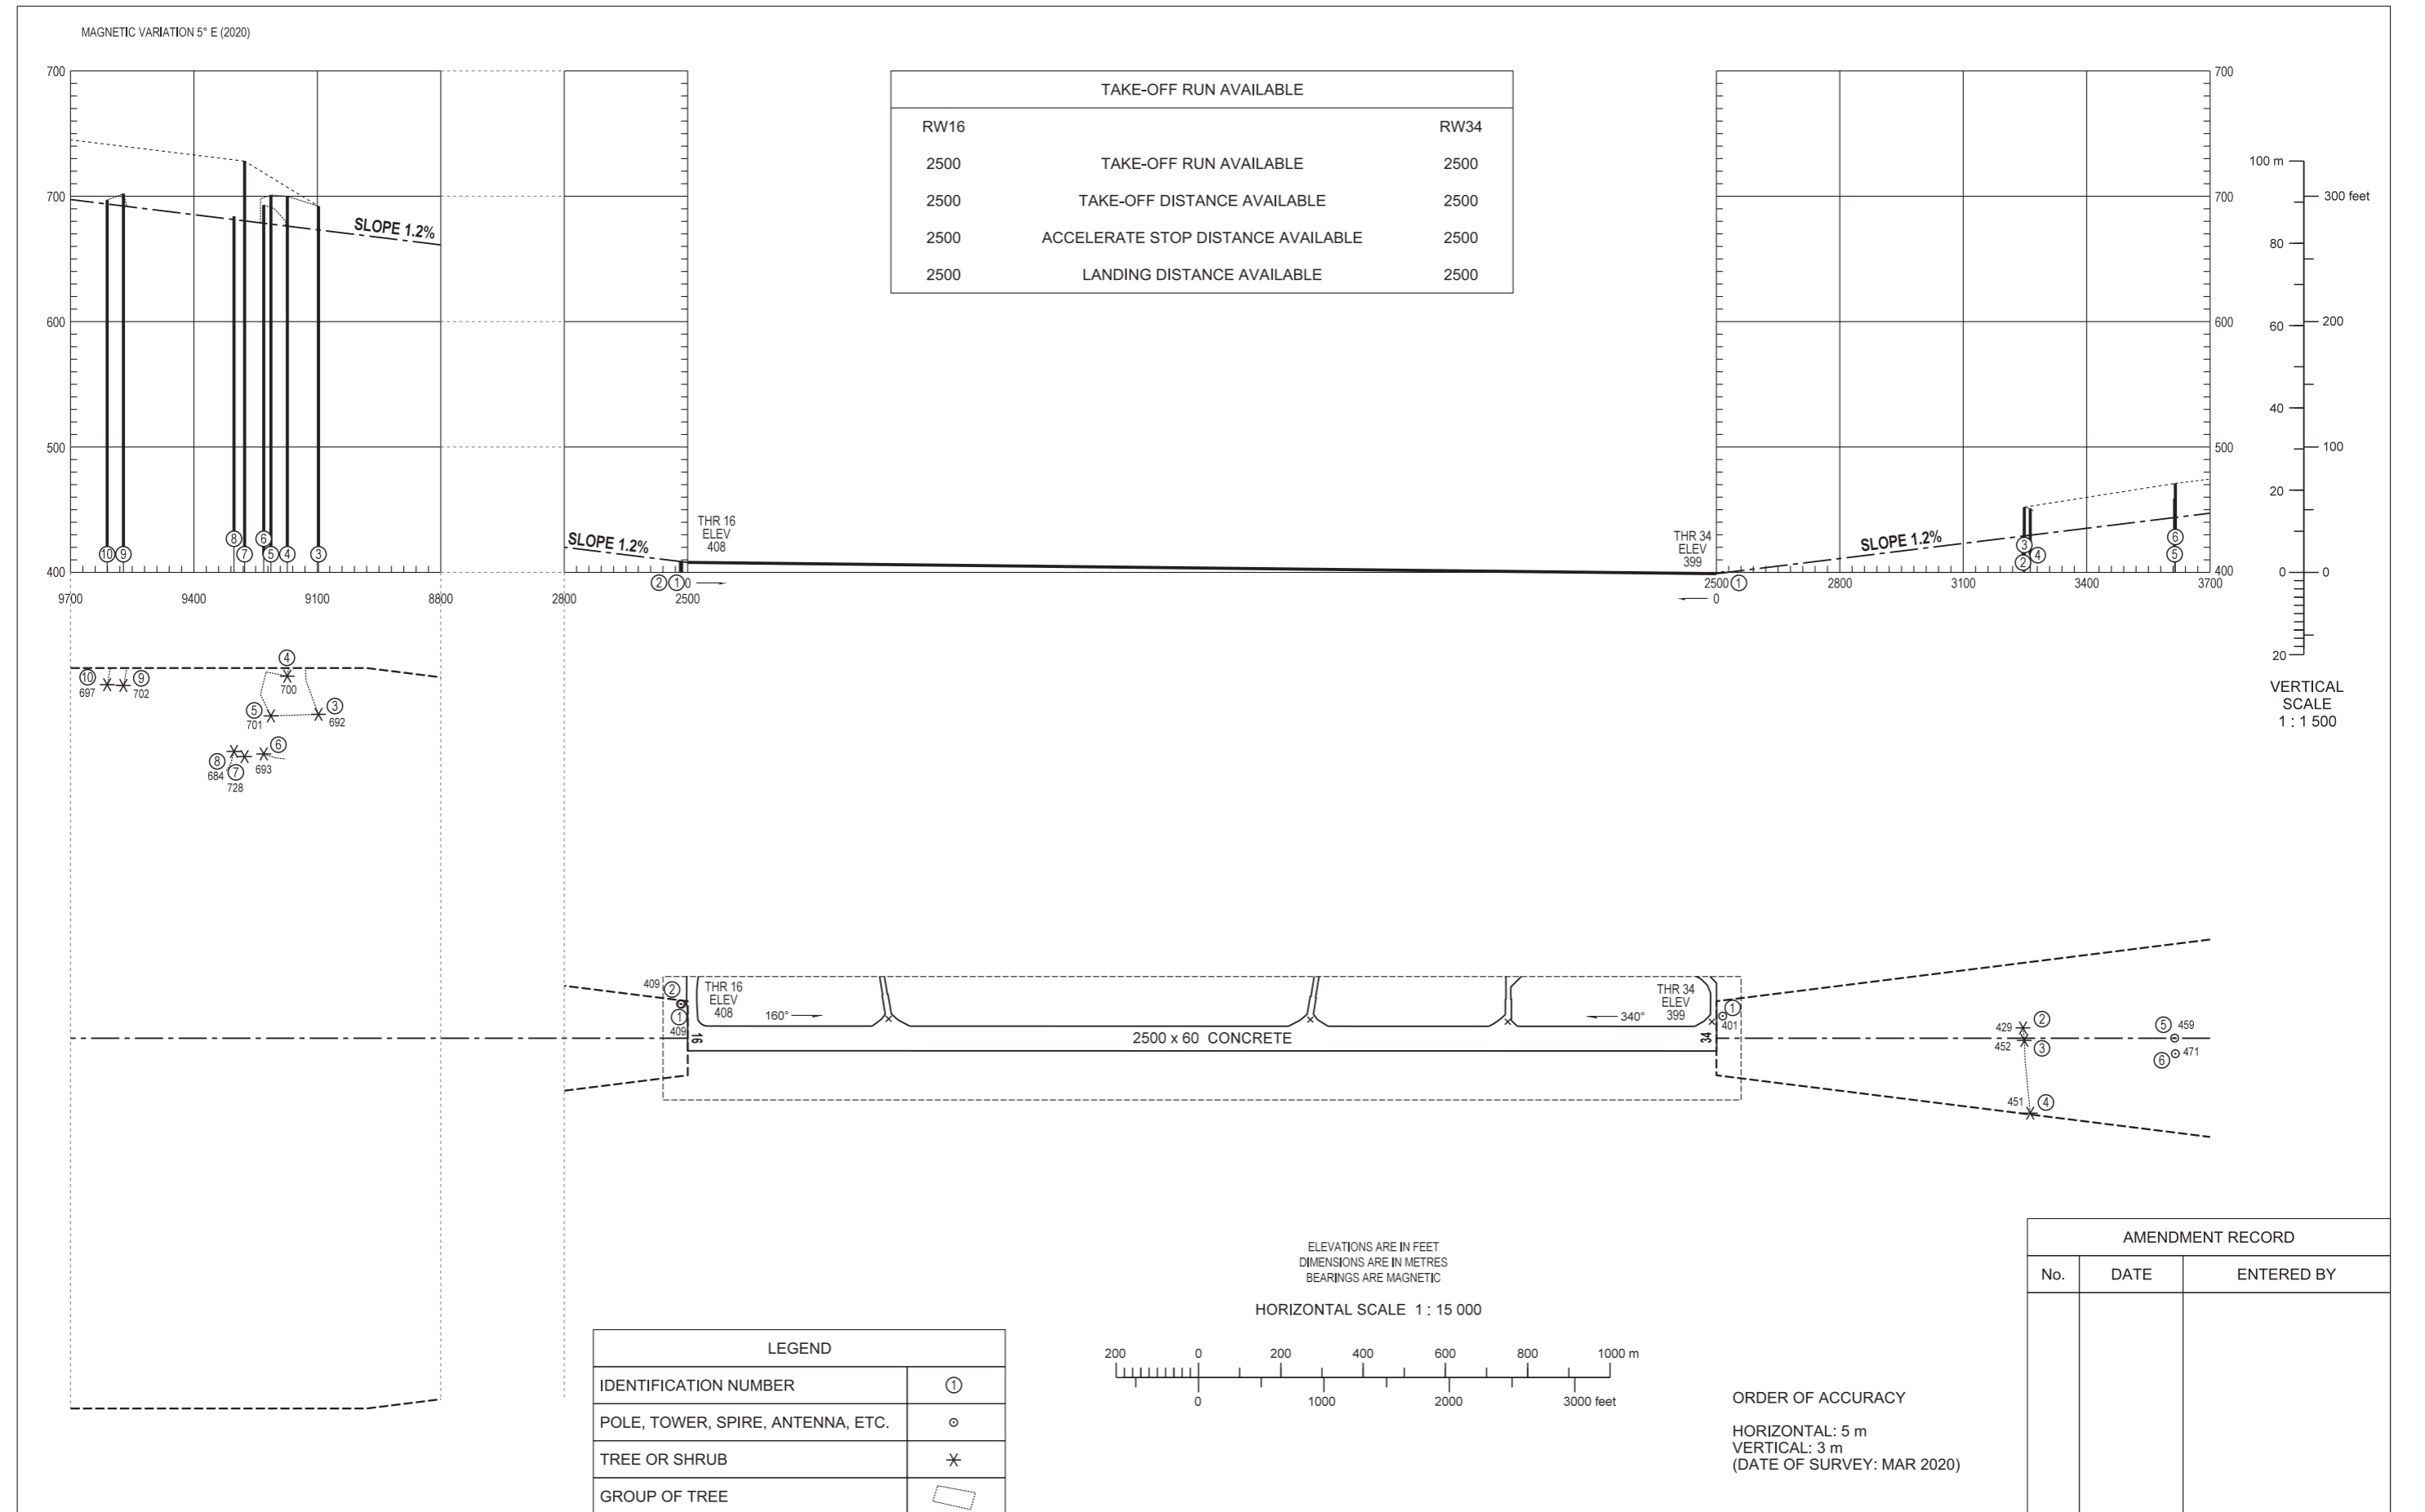

AERODROME OBSTACLE CHART - ICAO
TYPE A (OPERATING LIMITATIONS)

HÉVÍZ/BALATON
RWY 16/34

THIS PAGE IS INTENTIONALLY LEFT BLANK