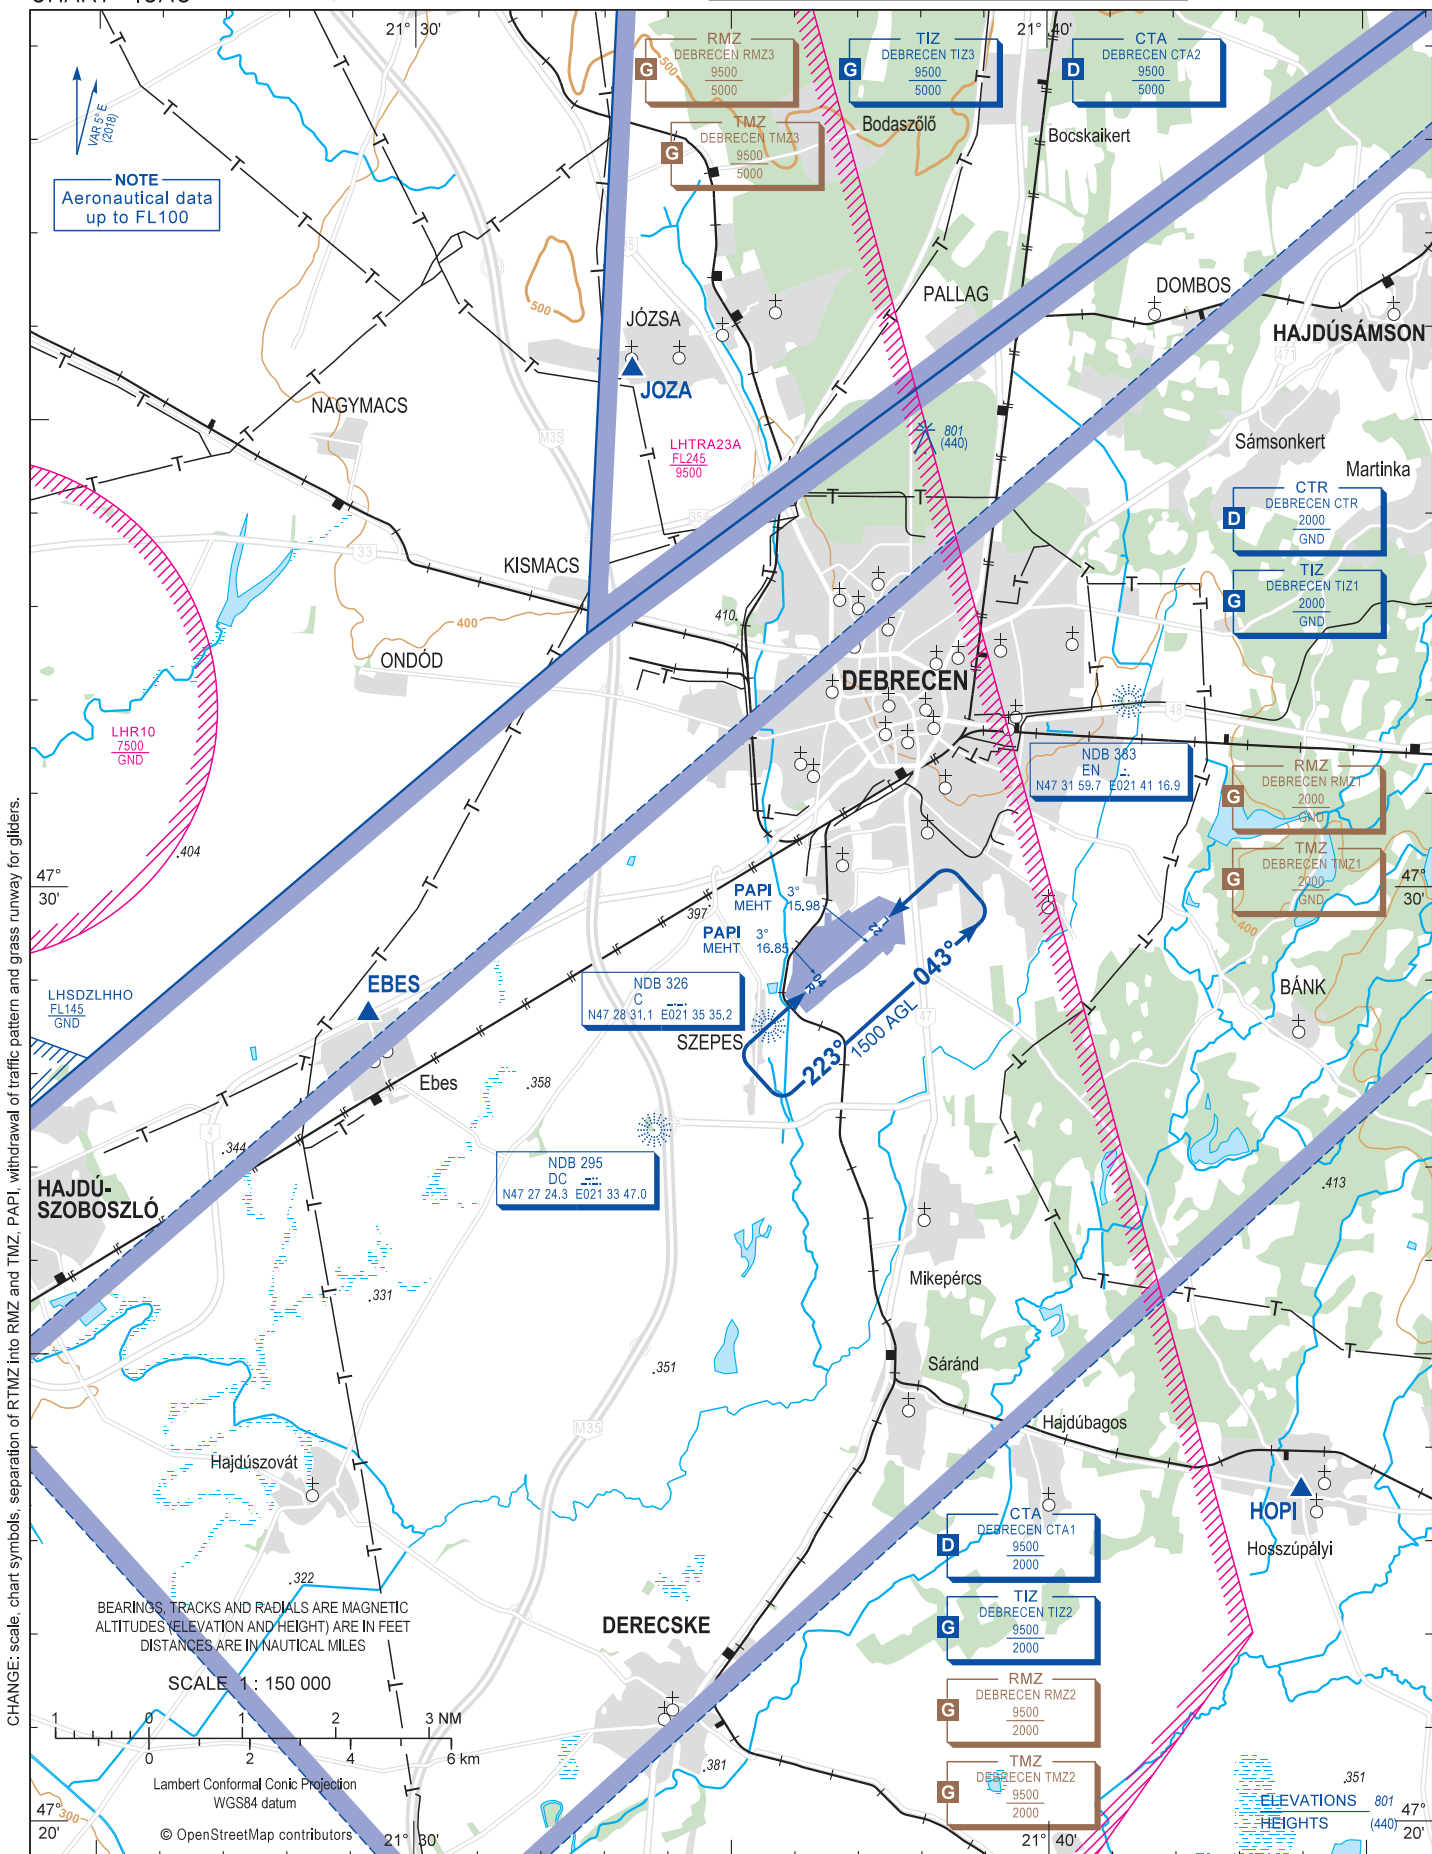

AIP HUNGARY

VISUAL
APPROACH
CHART - ICAO

AERODROME ELEV 361
HEIGHTS RELATED
TO AD ELEV

DEBRECEN TOWER	125.910 (Reserved: 132.965)
DEBRECEN INFO	125.910 (Reserved: 132.965)
BUDAPEST INFORMATION (EAST)	133.000

DEBRECEN

THIS PAGE IS INTENTIONALLY LEFT BLANK