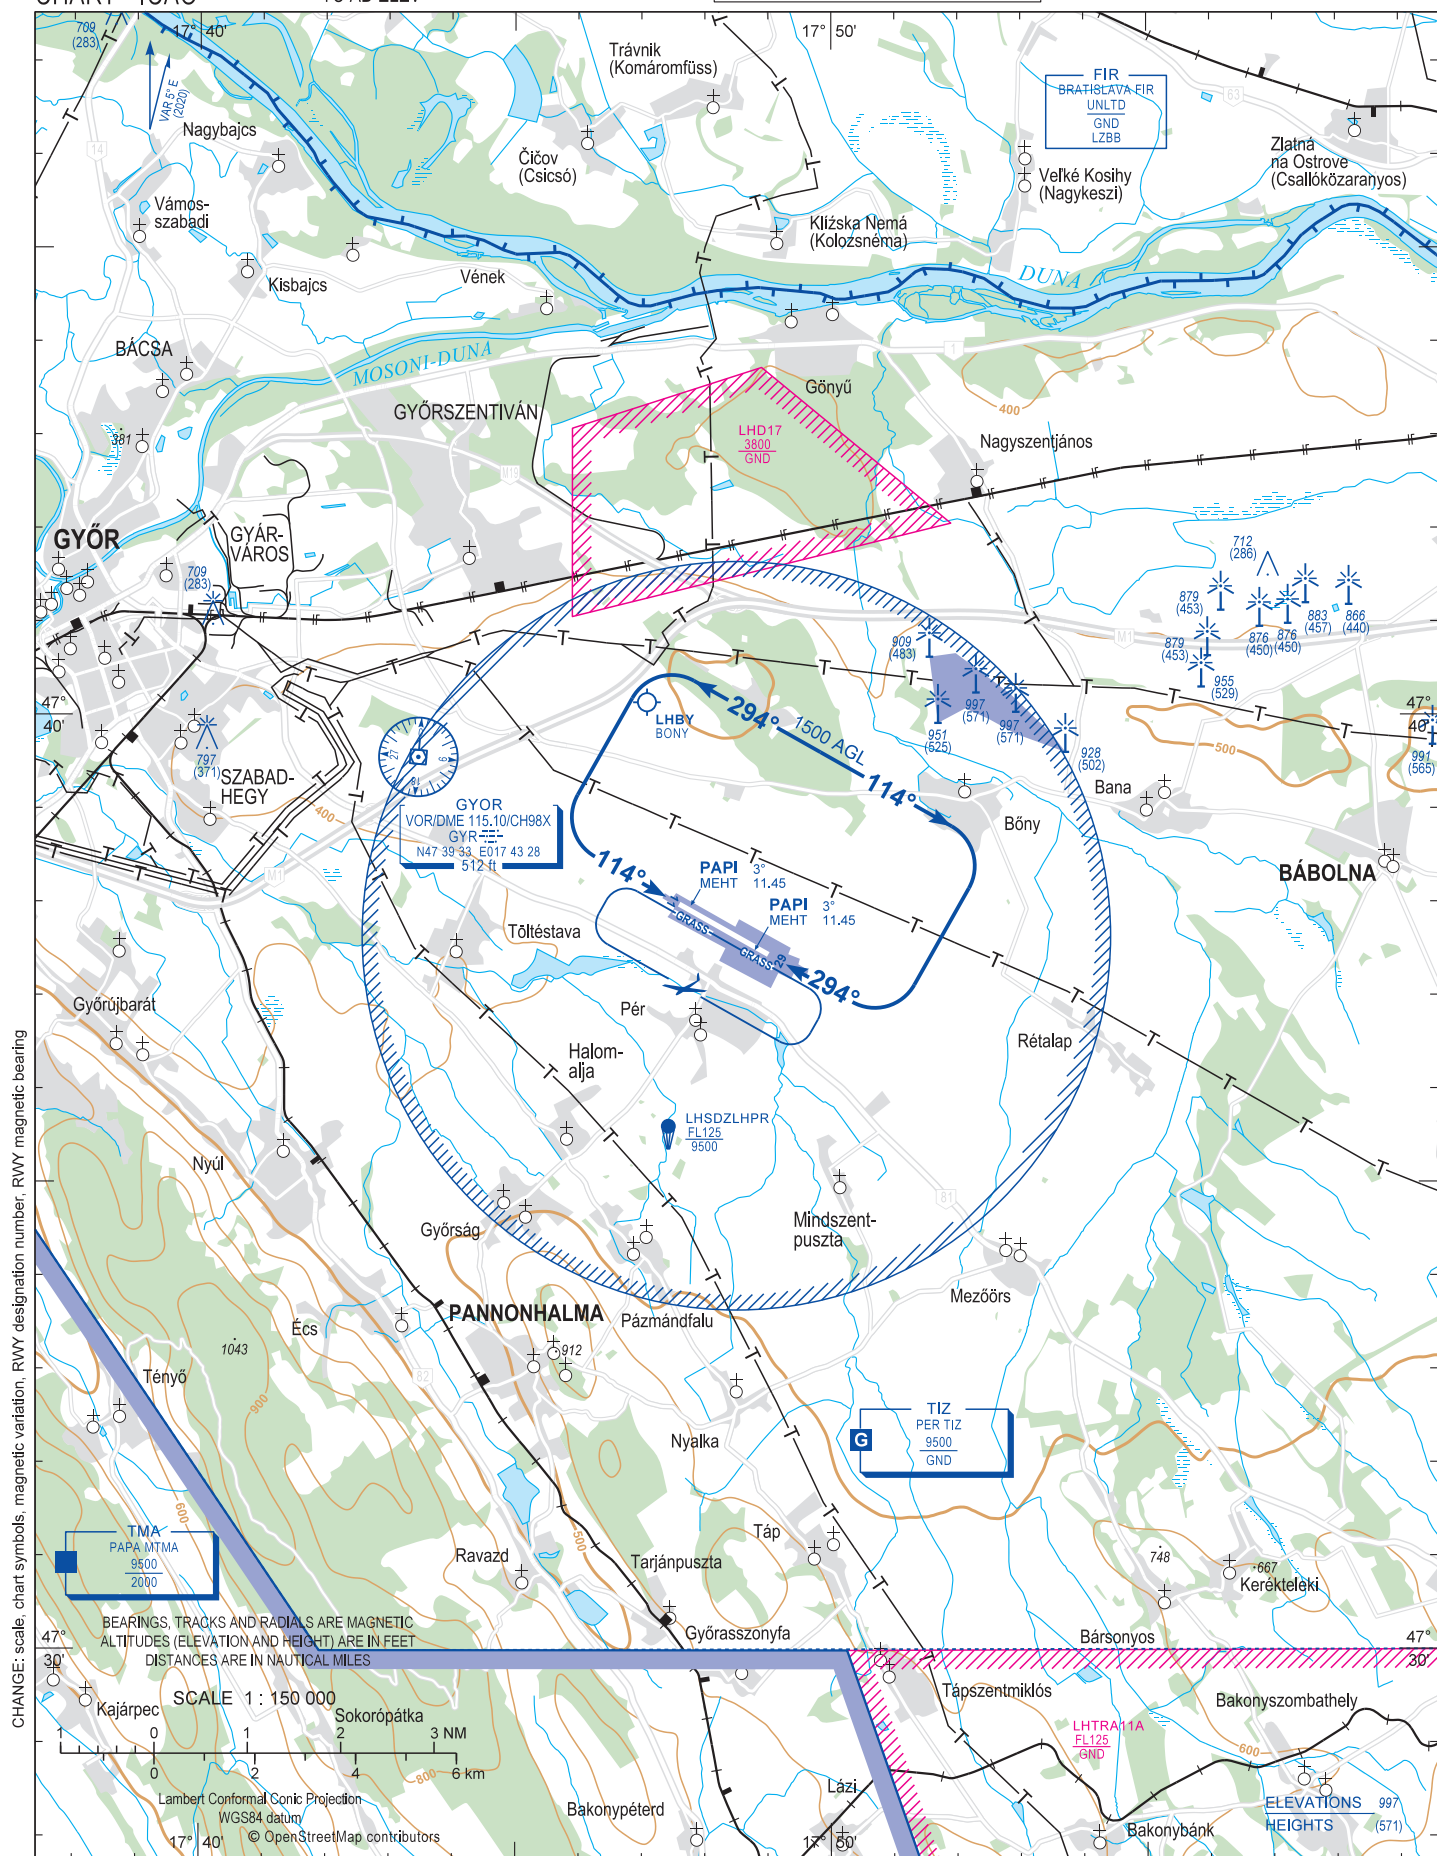

VISUAL
APPROACH
CHART - ICAO

AERODROME ELEV 426
HEIGHTS RELATED
TO AD ELEV

PÉR INFO 129.910
BUDAPEST INFORMATION (WEST) 125.500

DEBRECEN

CHANGE: scale, chart symbols, magnetic variation, RWY designation number, RWY magnetic bearing

BEARINGS, TRACKS AND RADIALS ARE MAGNETIC
ALTITUDES (ELEVATION AND HEIGHT) ARE IN FEET
DISTANCES ARE IN NAUTICAL MILES

Lambert Conformal Conic Projection
WGS84 datum
© OpenStreetMap contributors

THIS PAGE IS INTENTIONALLY LEFT BLANK