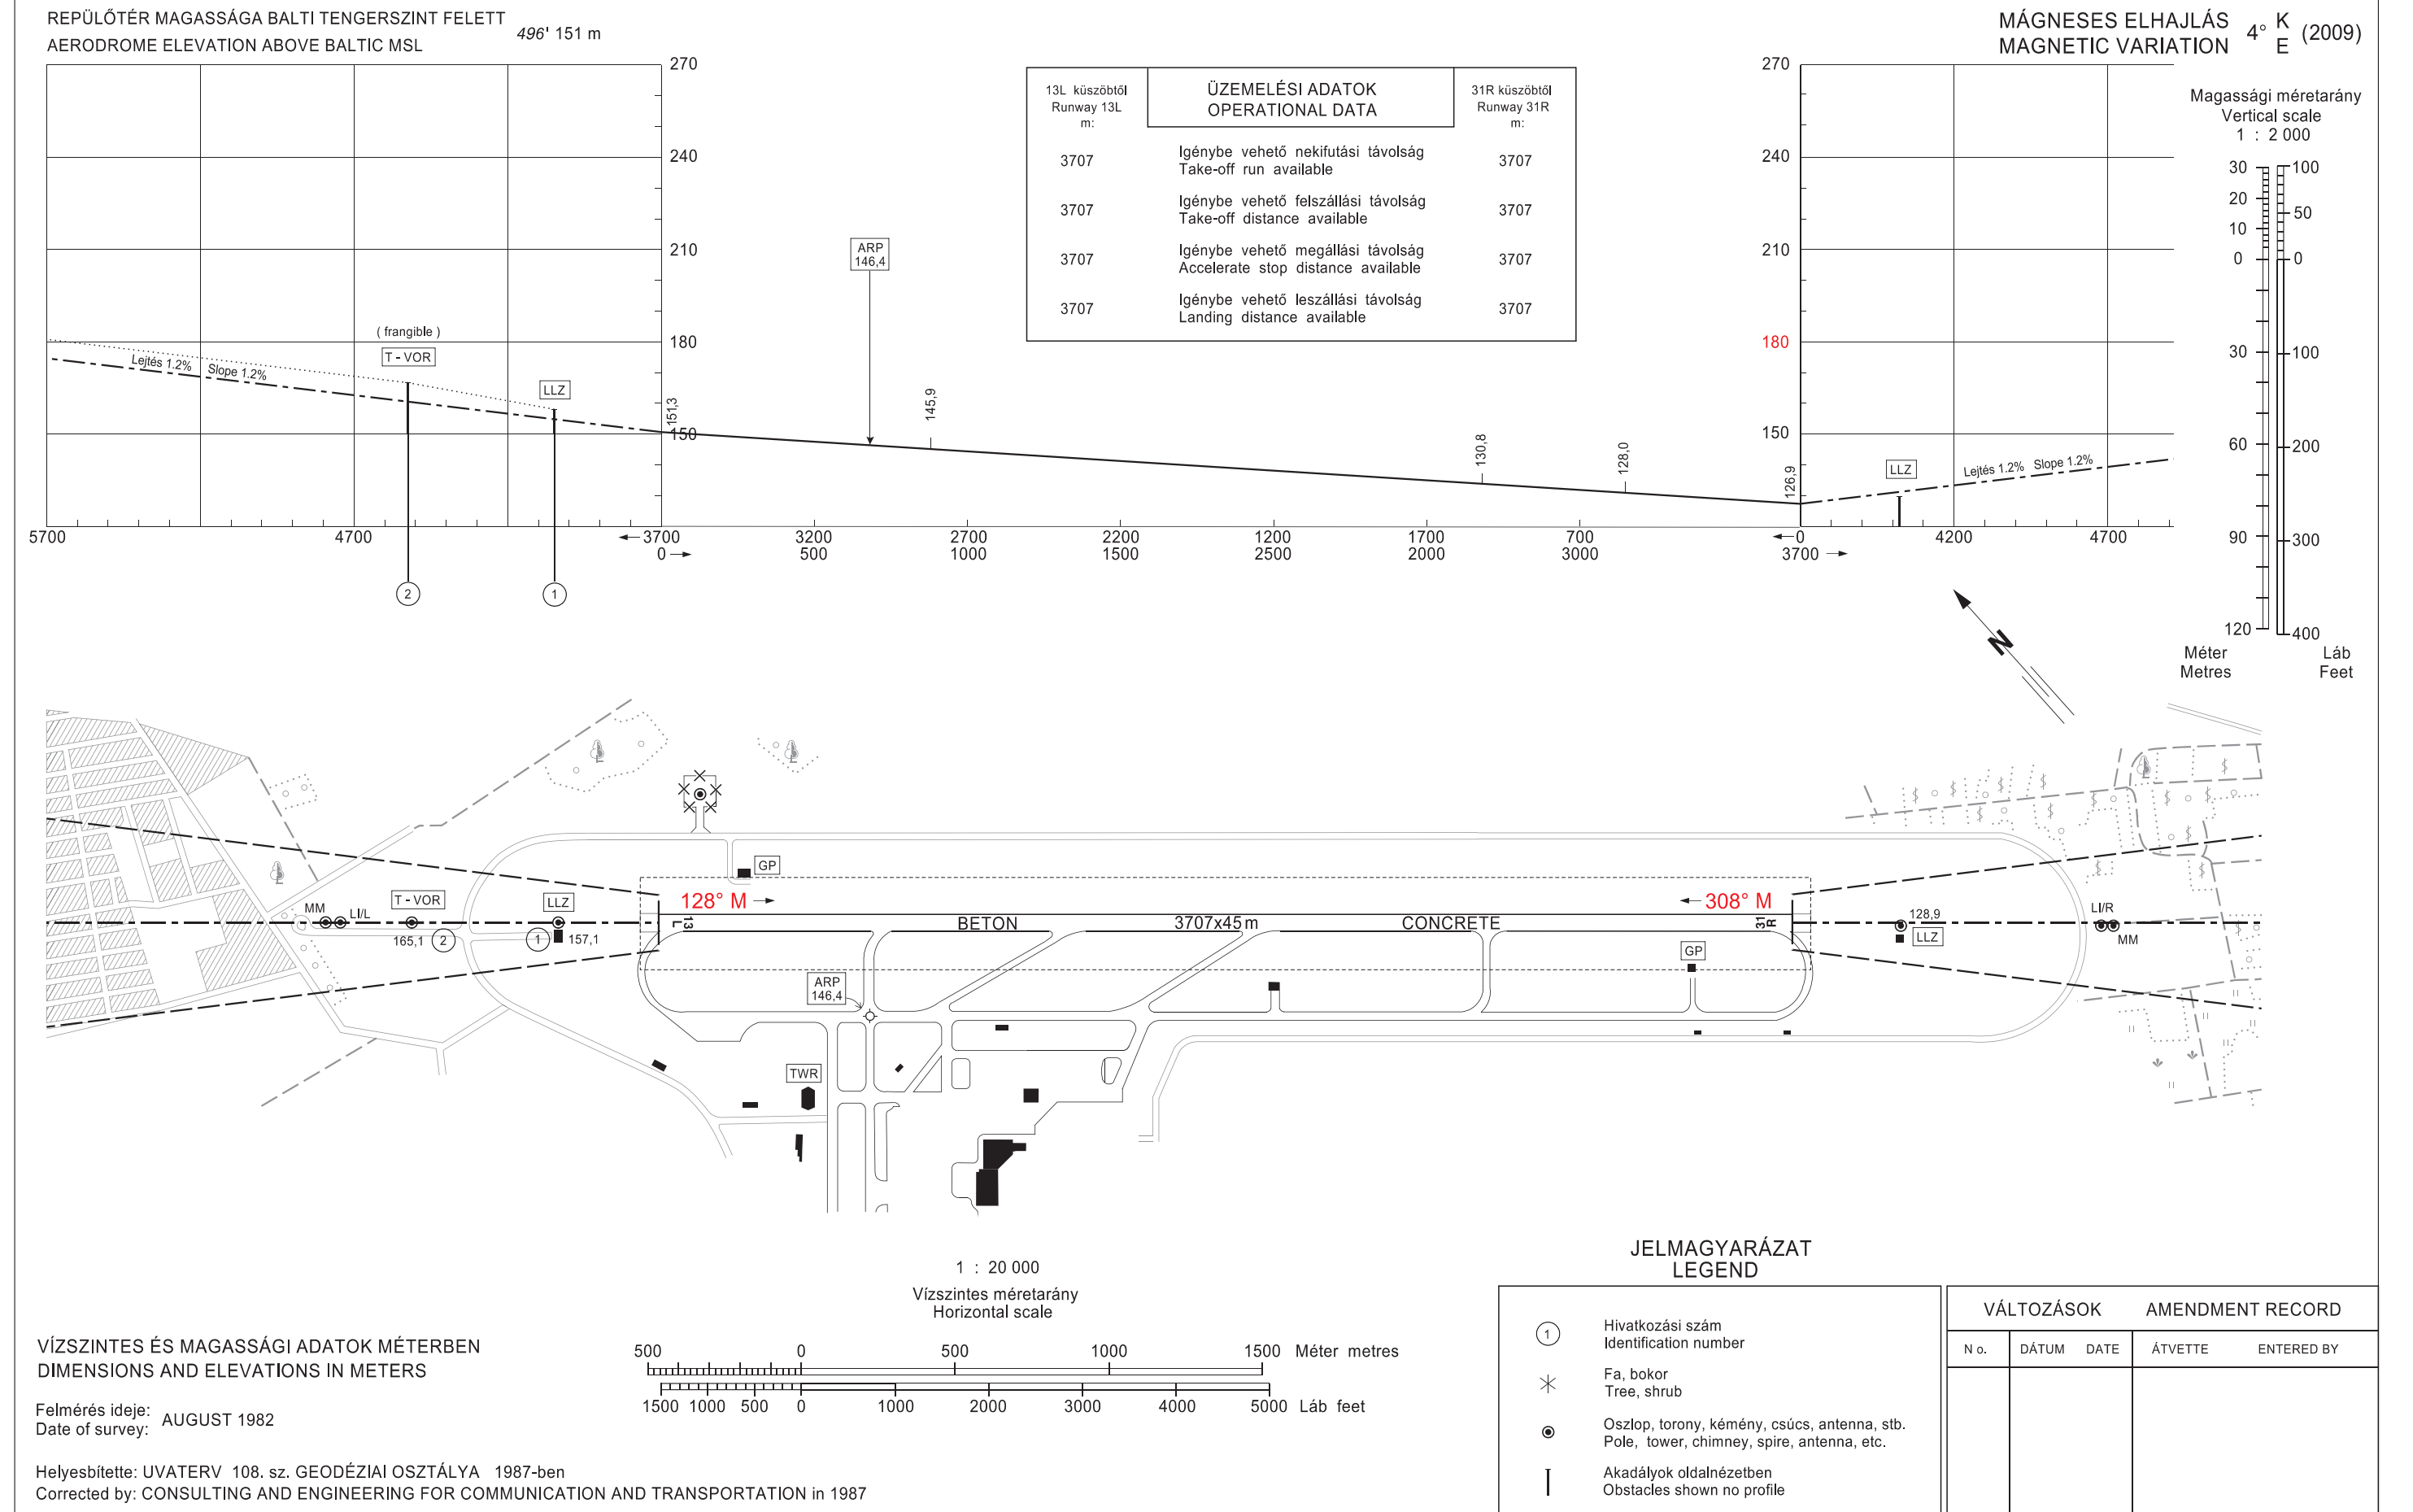

AERODROME OBSTACLE CHART - ICAO
TYPE A (OPERATING LIMITATIONS)

BUDAPEST/LISZT FERENC
RWY 13L/31R

THE PAGE IS INTENTIONALLY LEFT BLANK