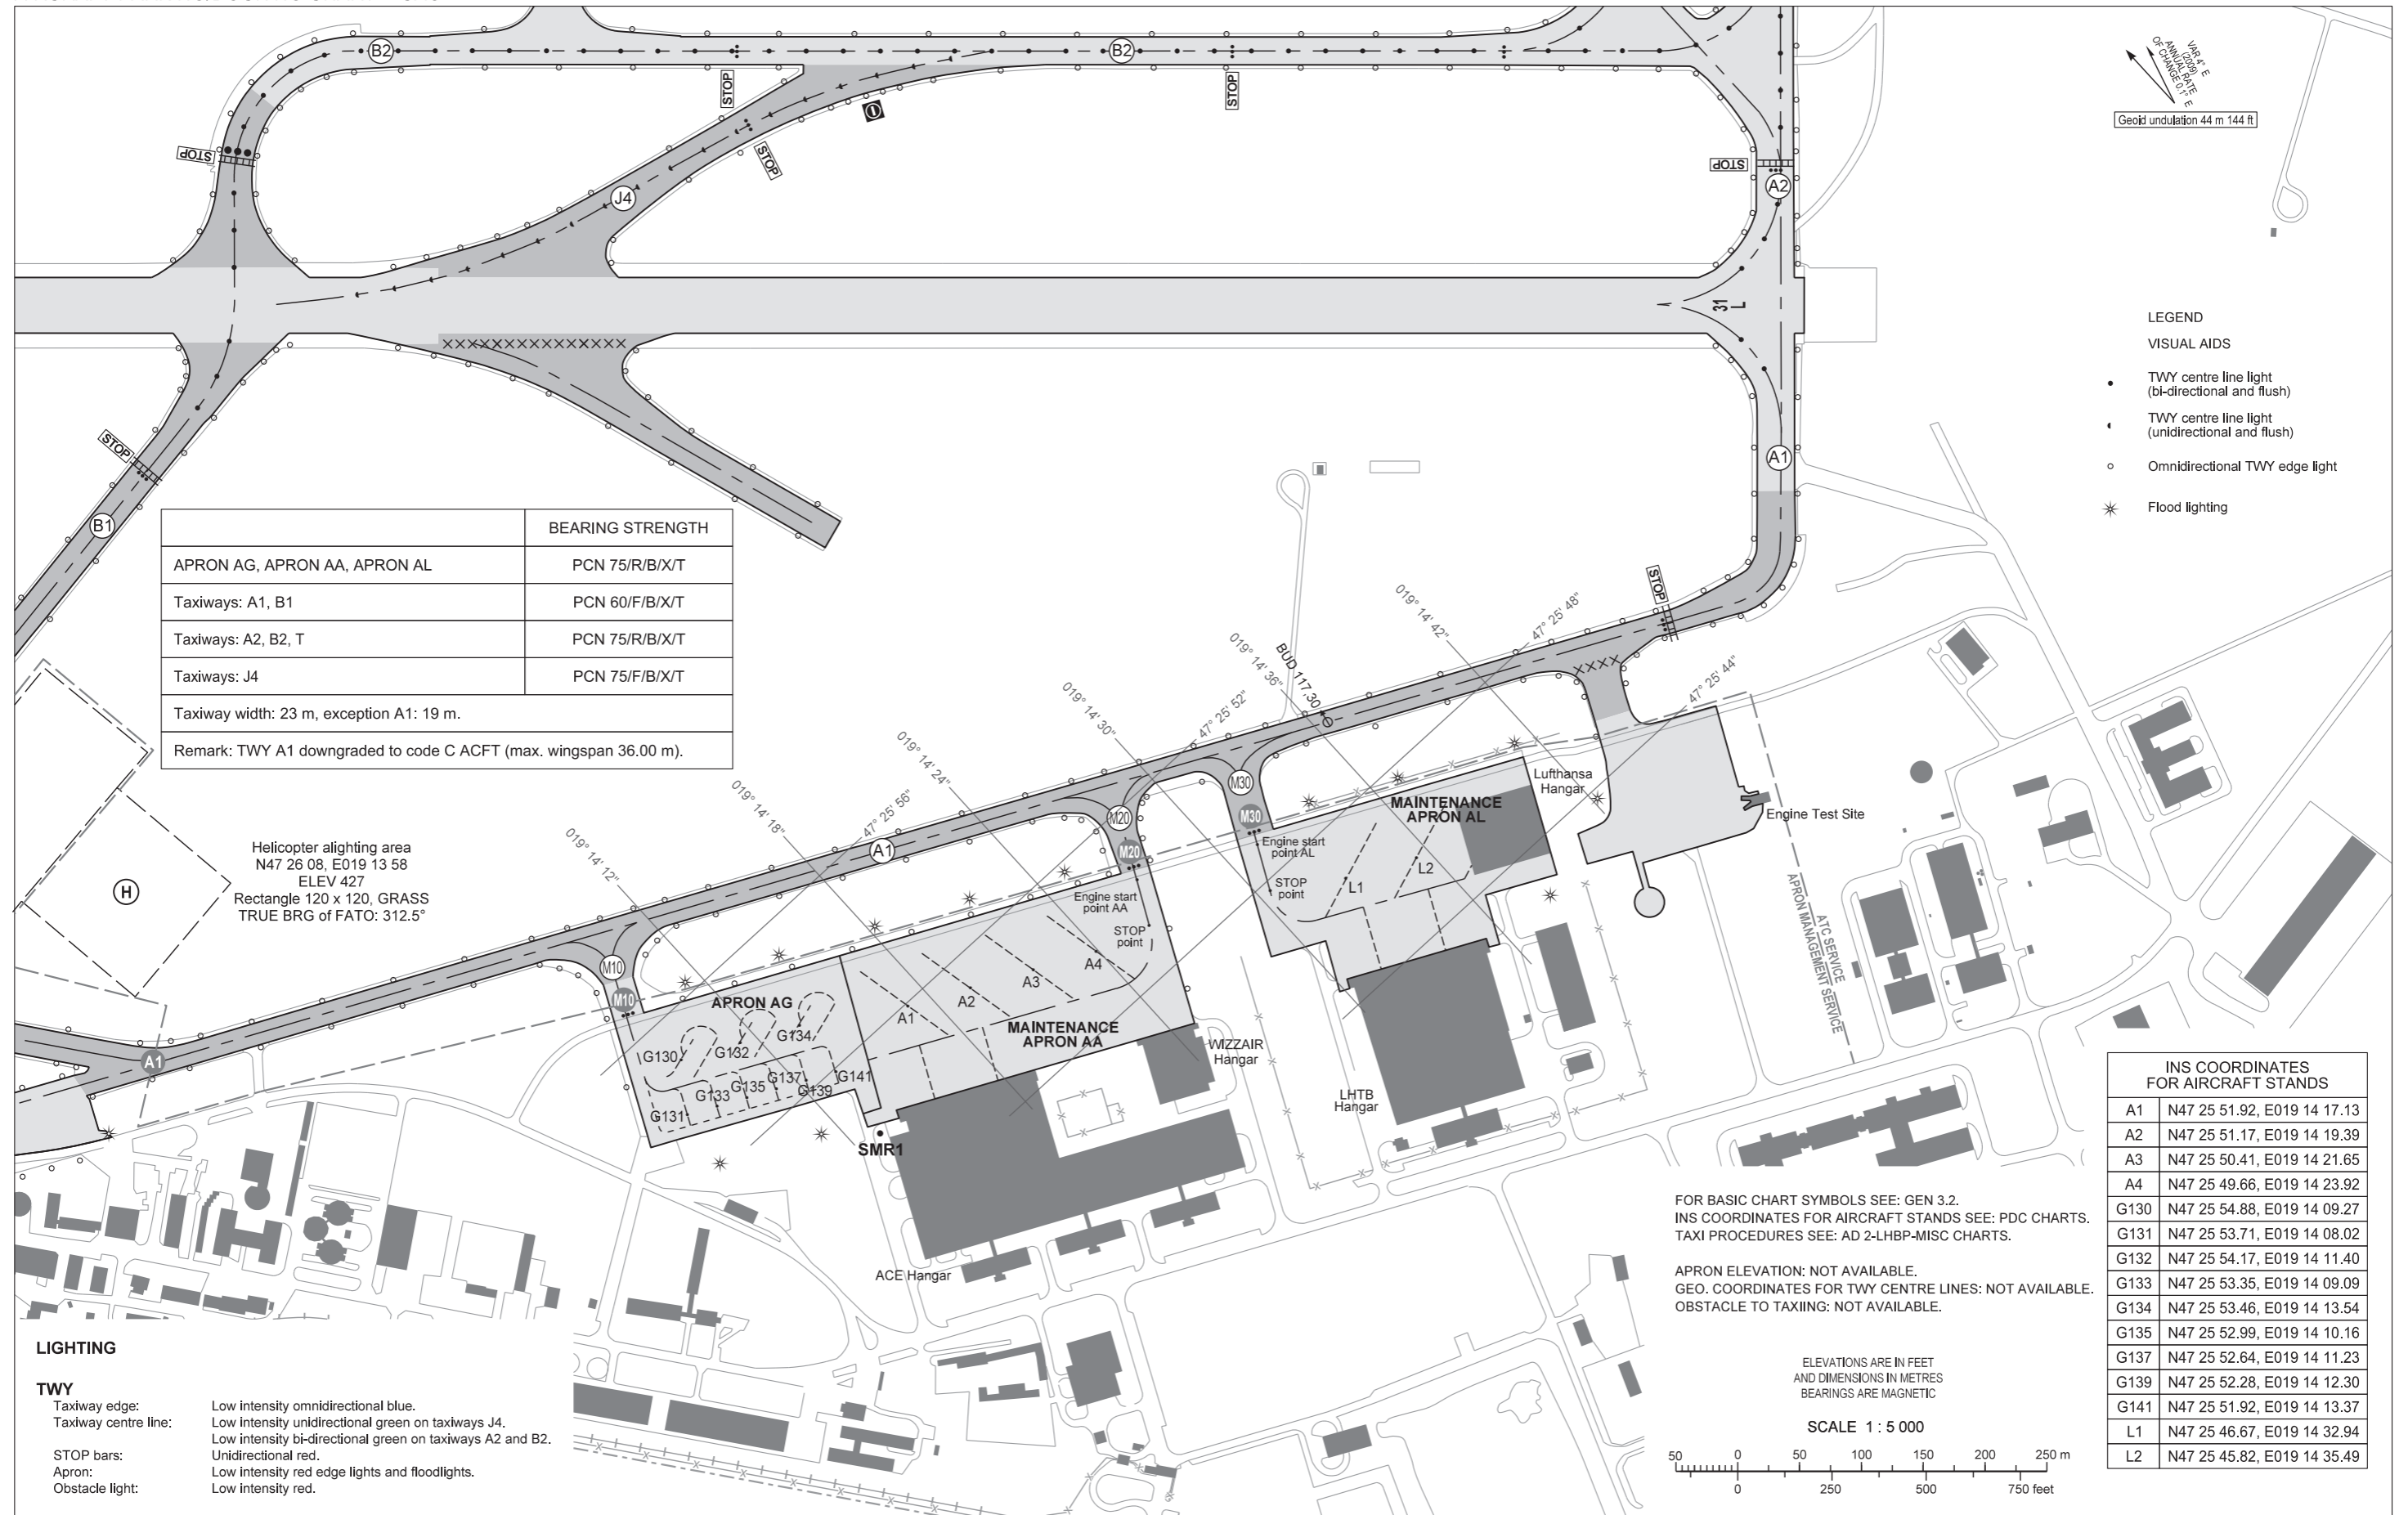

AIRCRAFT PARKING/DOCKING CHART - ICAO

BUDAPEST TOWER 118.100  
BUDAPEST GROUND 121.900  
BUDAPEST APRON 1 131.550

BUDAPEST/LISZT FERENC  
APRON AG, AA, AL

THE PAGE IS INTENTIONALLY LEFT BLANK