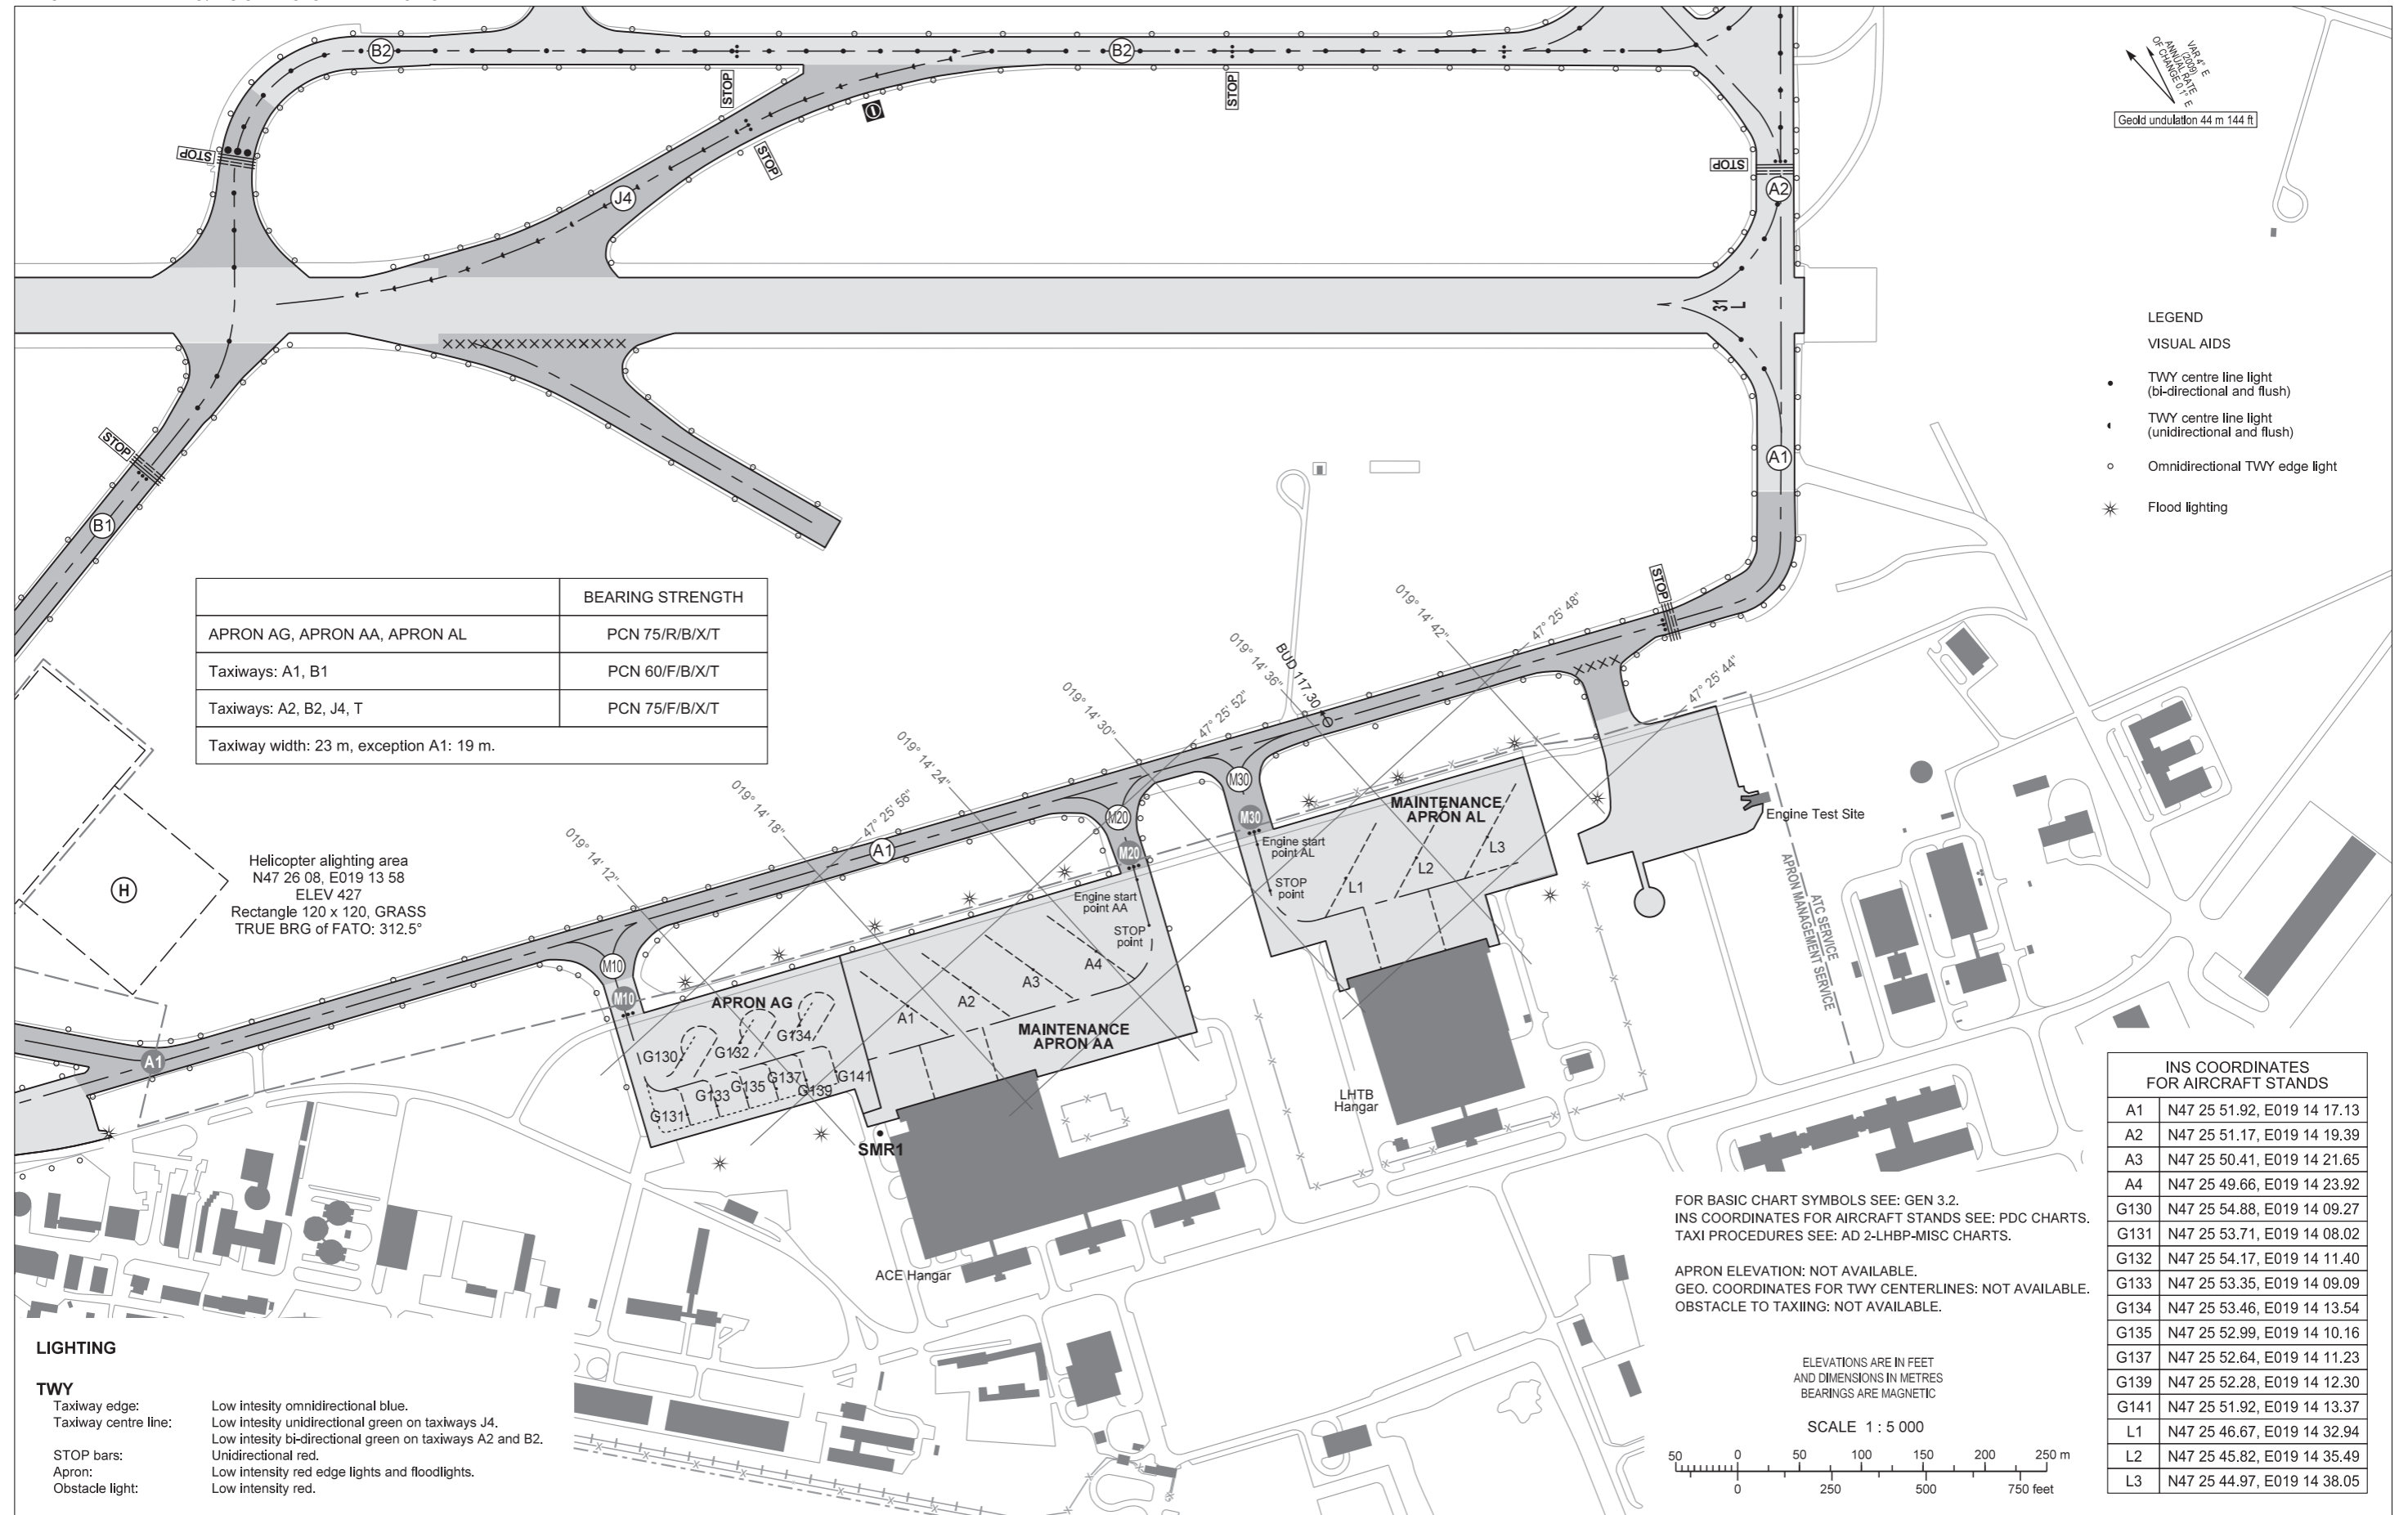

AIRCRAFT PARKING/DOCKING CHART - ICAO

BUDAPEST TOWER	118.100
BUDAPEST GROUND	121.900
BUDAPEST APRON 1	131.550

BUDAPEST/LISZT FERENC
APRON AG, AA, AL

THE PAGE INTENTIONALLY LEFT BLANK