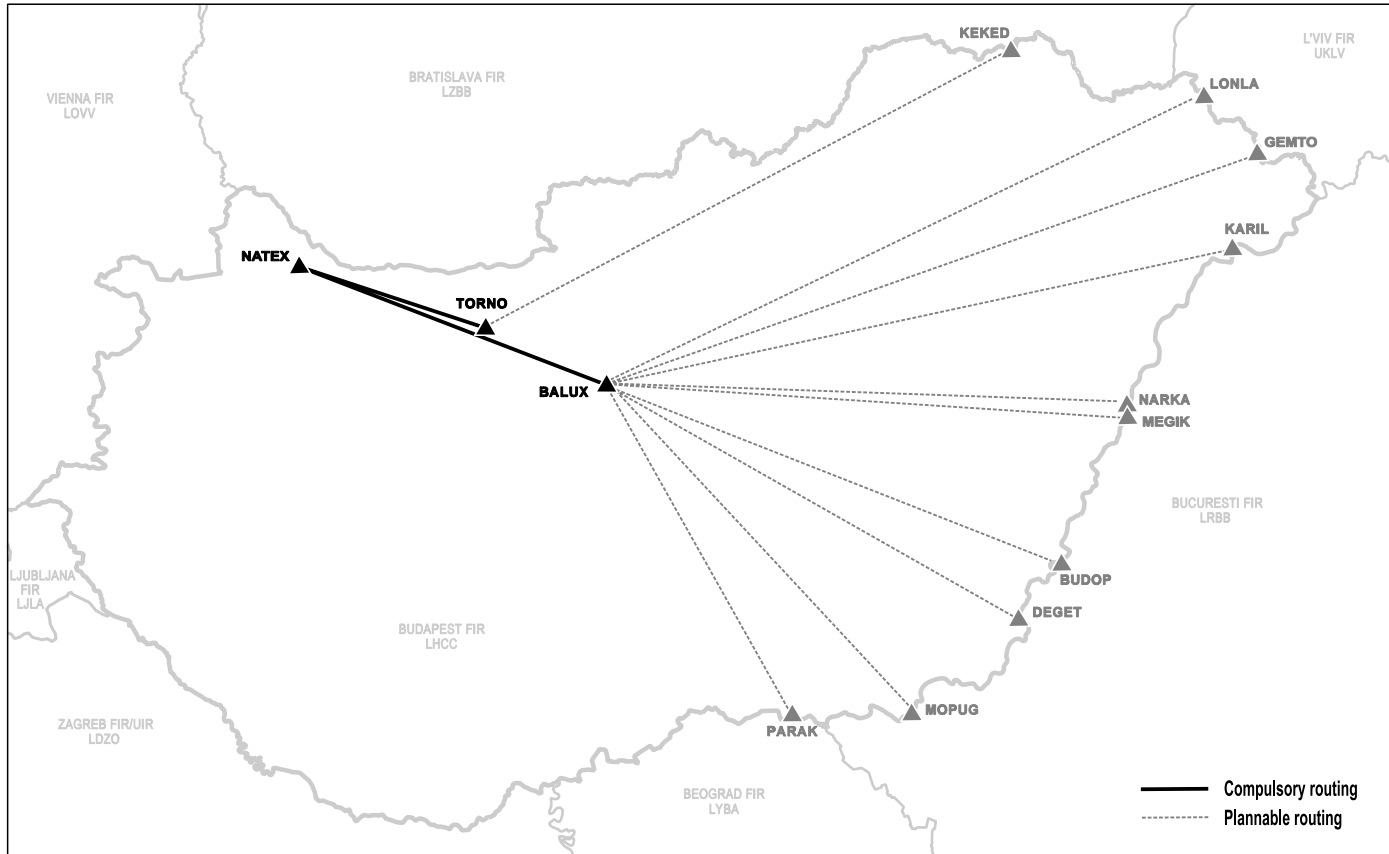

4. LOWW ARR within Budapest FIR

HUFRA (E) Entry Point	HUFRA Mandatory Intermediate Point	Transition Initial Point	Airport	Flight Plan (Item 15)	Remark
KEKED (and for DEP LHBP via TORNO SID)	TORNO	NATEX	LOWW	(E) DCT TORNO DCT NATEX	
LONLA, GEMTO, KARIL, NARKA, MEGIK, BUDOP, DEGET, MOPUG, PARAK	BALUX	NATEX		(E) DCT BALUX DCT NATEX	