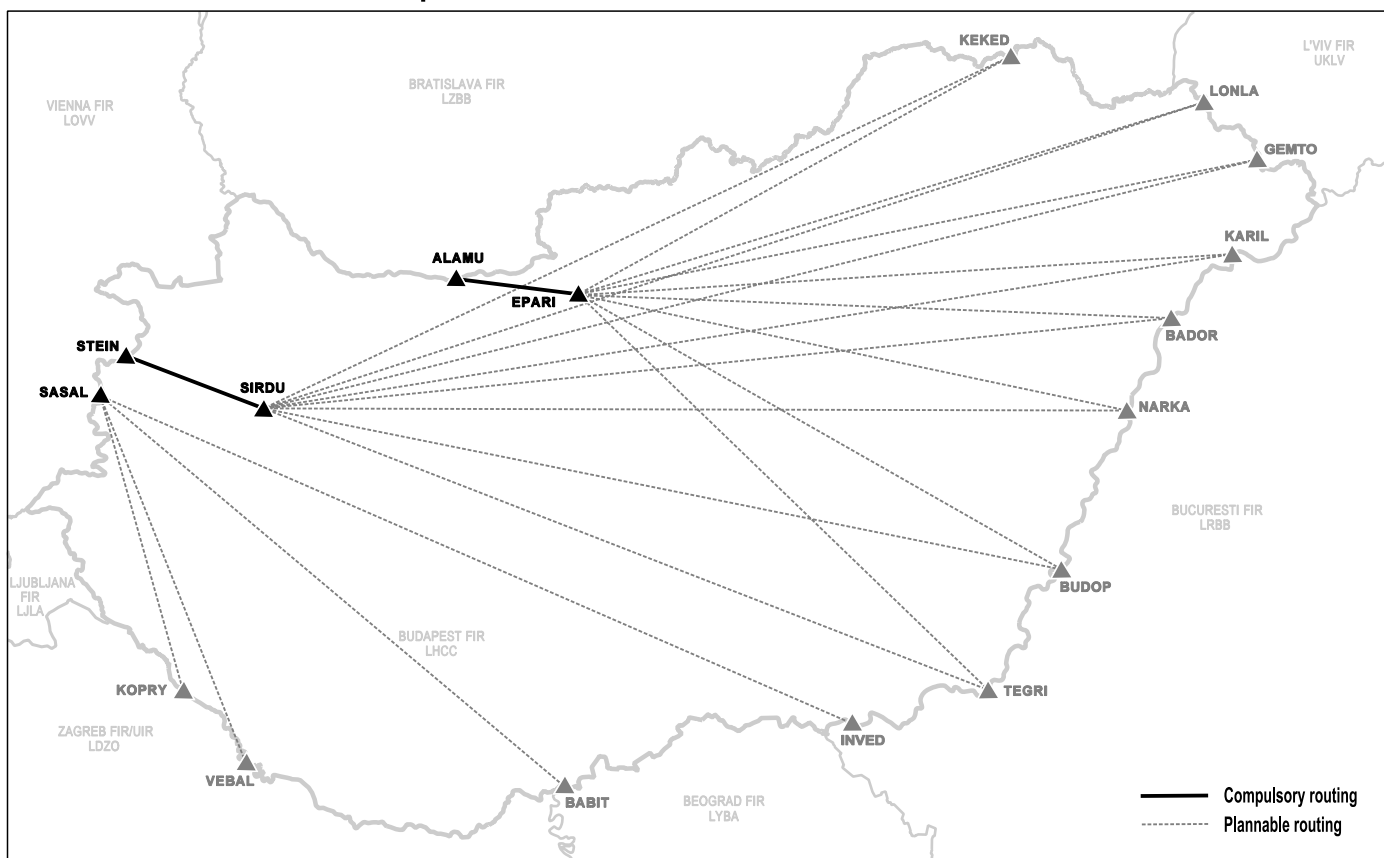

AIP HUNGARY

APPENDIX 2 TO ENR 6-LHCC-ERC
COMPULSORY AND PLANNABLE LINKS

3. LOWW DEP within Budapest FIR

Airport	HUFRA (E) Entry Point	HUFRA Mandatory Intermediate Point	HUFRA (X) Exit Point	Flight Plan (Item 15)	Remark
LOWW	ALAMU	EPARI	KEKED, LONLA, GEMTO, KARIL, BADOR, NARKA, BUDOP, TEGRI	ALAMU DCT EPARI DCT (X)	
	STEIN	SIRDU	KEKED, LONLA, GEMTO, KARIL, BADOR, NARKA, BUDOP, TEGRI	STEIN DCT SIRDU DCT (X)	
	SASAL		INVED, BABIT, VEBAL, KOPRY	SASAL DCT (X)	